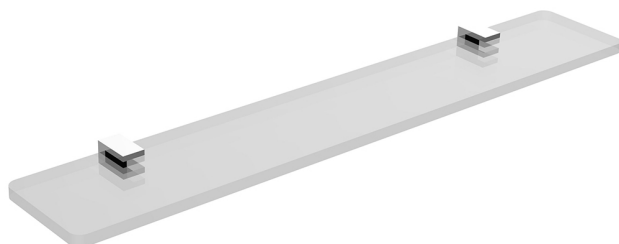

Shelf BATHROOM ACCESSORIES_SQ090442

MODEL **SQ090442**

Shelf, 60 cm made of Brass/Glass

AVAILABLE FINISHINGS

- **21** 21 Chrome
- **2B** 2B Polished Nickel
- **2F** 2F Brushed Nickel
- **2Q** 2Q Black Titanium
- **40** 40 Matt Black
- **4Q** 4Q Matt White

CHARACTERISTICS

2026-06-13