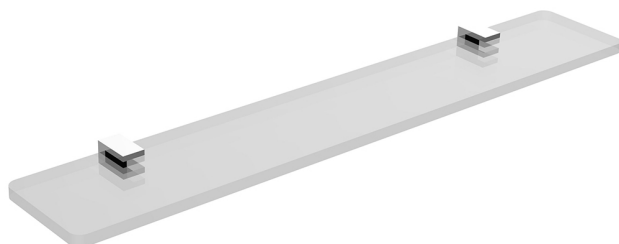

Shelf BATHROOM ACCESSORIES_SQ090442

MODEL **SQ090442**

Shelf,60 cm made of Brass/Glass

AVAILABLE FINISHINGS

- **21** 21 Chrome
- **2B** 2B Polished Nickel
- **2F** 2F Brushed Nickel
- **2Q** 2Q Black Titanium
- **40** 40 Matt Black
- **4Q** 4Q Matt White

CHARACTERISTICS

2026-05-15