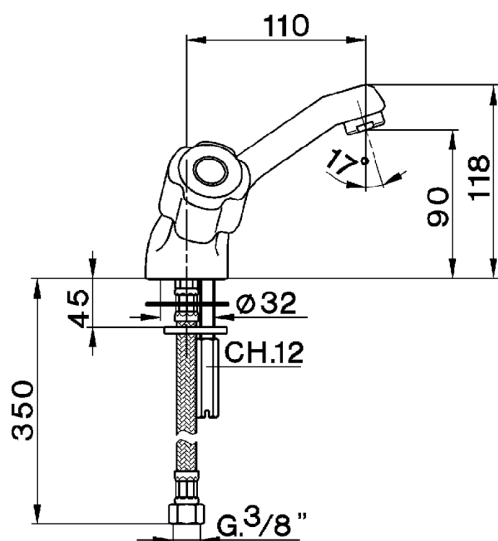

Washbasin mixer EVA_EV000540

MODEL **EV000540**

Washbasin mixer, without pop-up waste, G.3/8" stainless steel flexible hoses, without handles

AVAILABLE FINISHINGS

CHARACTERISTICS

2024-12-18