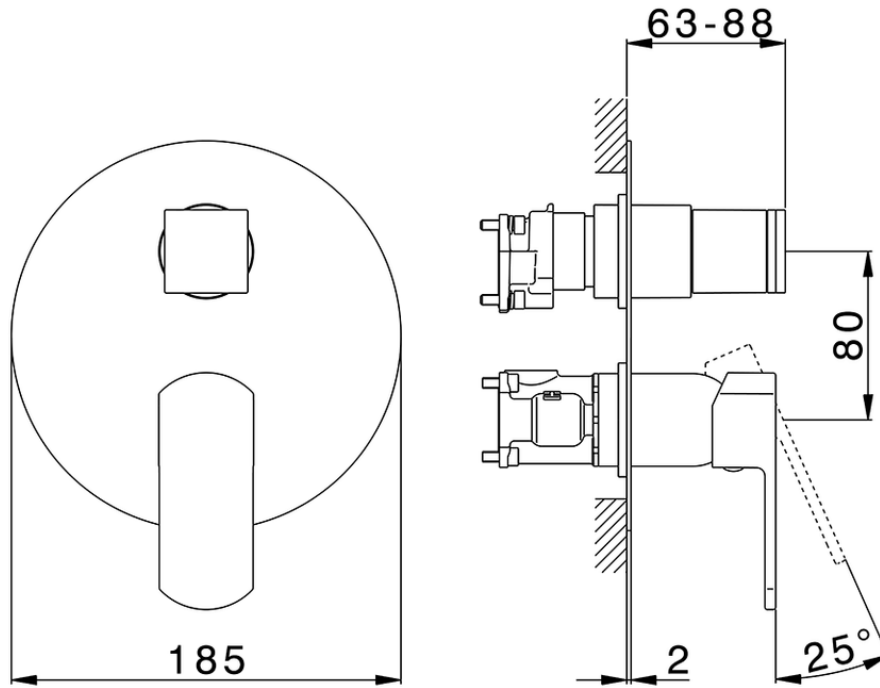

Exposed part for Single Lever One Box Valve DADO_DD0BM030

DD0BM030

<https://en.huberitalia.com/exposed-part-for-single-lever-one-box-valve-dado-dd0bm030>

ZB00B031

<https://en.huberitalia.com/one-box-universal-concealed-part-one-box-zb00b031>