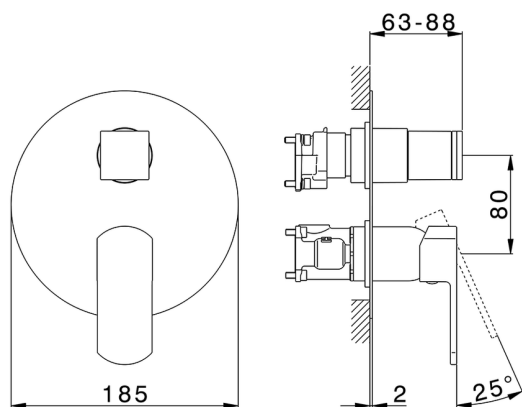

## Exposed part for Single Lever One Box Valve DADO\_DD0BM030

MODEL **DD0BM030**

Exposed part for Single Lever One Box Valve, with 2-3 outlet diverter, Minimum depth of installation: 67 mm, without concealed part, for items ZB00B030-ZB00B031

### CHARACTERISTICS

Cartridge Spare Parts **ZZ97179000**  
**35 mm Cartridge**  
 Installation **Concealed**  
 Required concealed parts **ZB00B031**  
**ZB00B030**