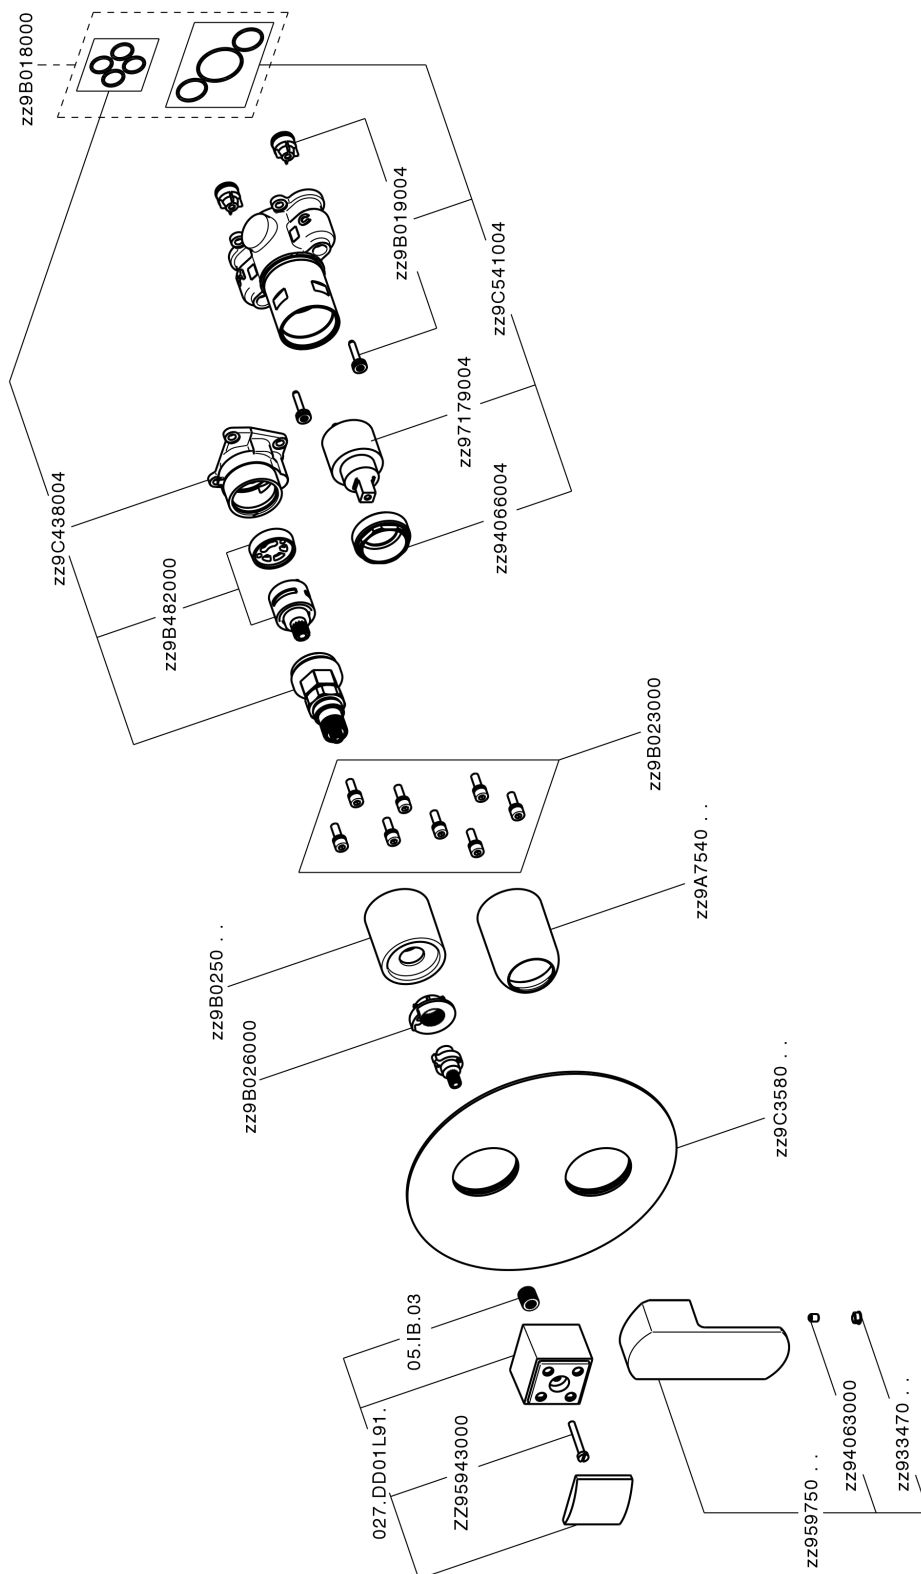

## Exposed part for Single Lever One Box Valve DADO\_DD0BM030

MODEL **DD0BM030**

Exposed part for Single Lever One Box Valve, with 2-3 outlet diverter, Minimum depth of installation: 67 mm, without concealed part, for items ZB00B030-ZB00B031

### CHARACTERISTICS

Cartridge Spare Parts **ZZ97179000**  
**35 mm Cartridge**  
 Installation **Concealed**  
 Required concealed parts **ZB00B031**  
**ZB00B030**

## Exposed part for Single Lever One Box Valve DADO\_DD0BM030

DD0BM030

<https://en.huberitalia.com/exposed-part-for-single-lever-one-box-valve-dado-dd0bm030>