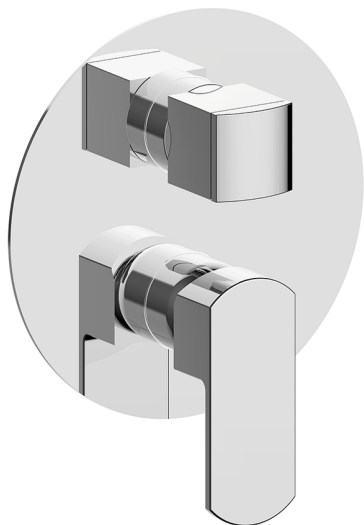

## Exposed part for Single Lever One Box Valve DADO\_DD0BM030

MODEL **DD0BM030**

Exposed part for Single Lever One Box Valve, with 2-3 outlet diverter, Minimum depth of installation: 67 mm, without concealed part, for items ZB00B030-ZB00B031

### CHARACTERISTICS

Cartridge Spare Parts **ZZ97179000**  
**35 mm Cartridge**  
 Installation **Concealed**  
 Required concealed parts **ZB00B031**  
**ZB00B030**

## Exposed part for Single Lever One Box Valve DADO\_DD0BM030

DD0BM030

<https://en.huberitalia.com/exposed-part-for-single-lever-one-box-valve-dado-dd0bm030>

## One Box Universal Concealed Part ONE BOX\_ZB00B031

MODEL **ZB00B031**

One Box Universal Concealed Part, for 1 or 2 or 3 outlet thermostatic or single lever, without trim kit, with noise reducers, with sealing gasket