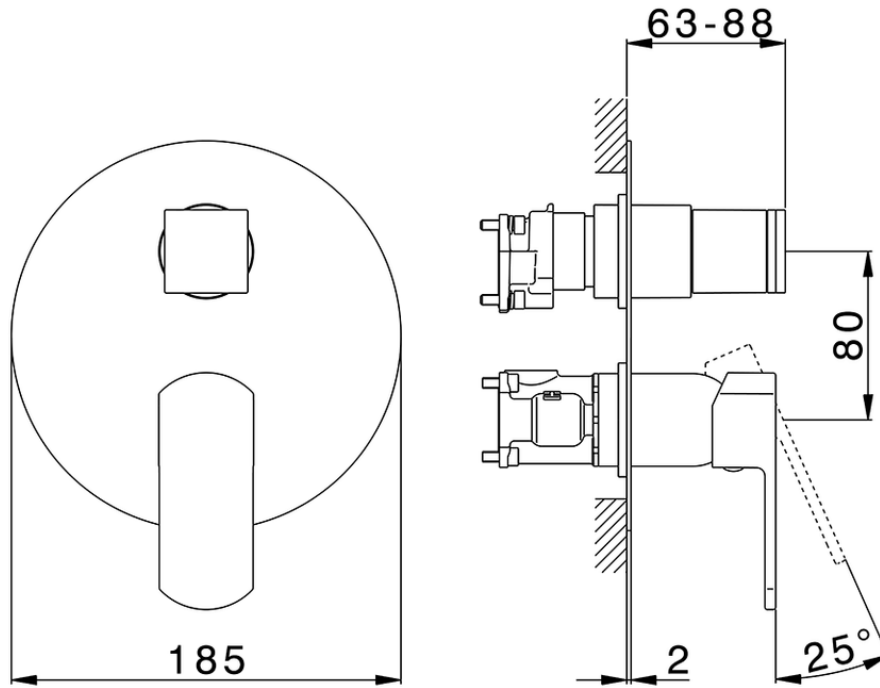

## Exposed part for Single Lever One Box Valve DADO\_DD0BM030

DD0BM030

<https://en.huberitalia.com/exposed-part-for-single-lever-one-box-valve-dado-dd0bm030>

ZB00B031

<https://en.huberitalia.com/one-box-universal-concealed-part-one-box-zb00b031>