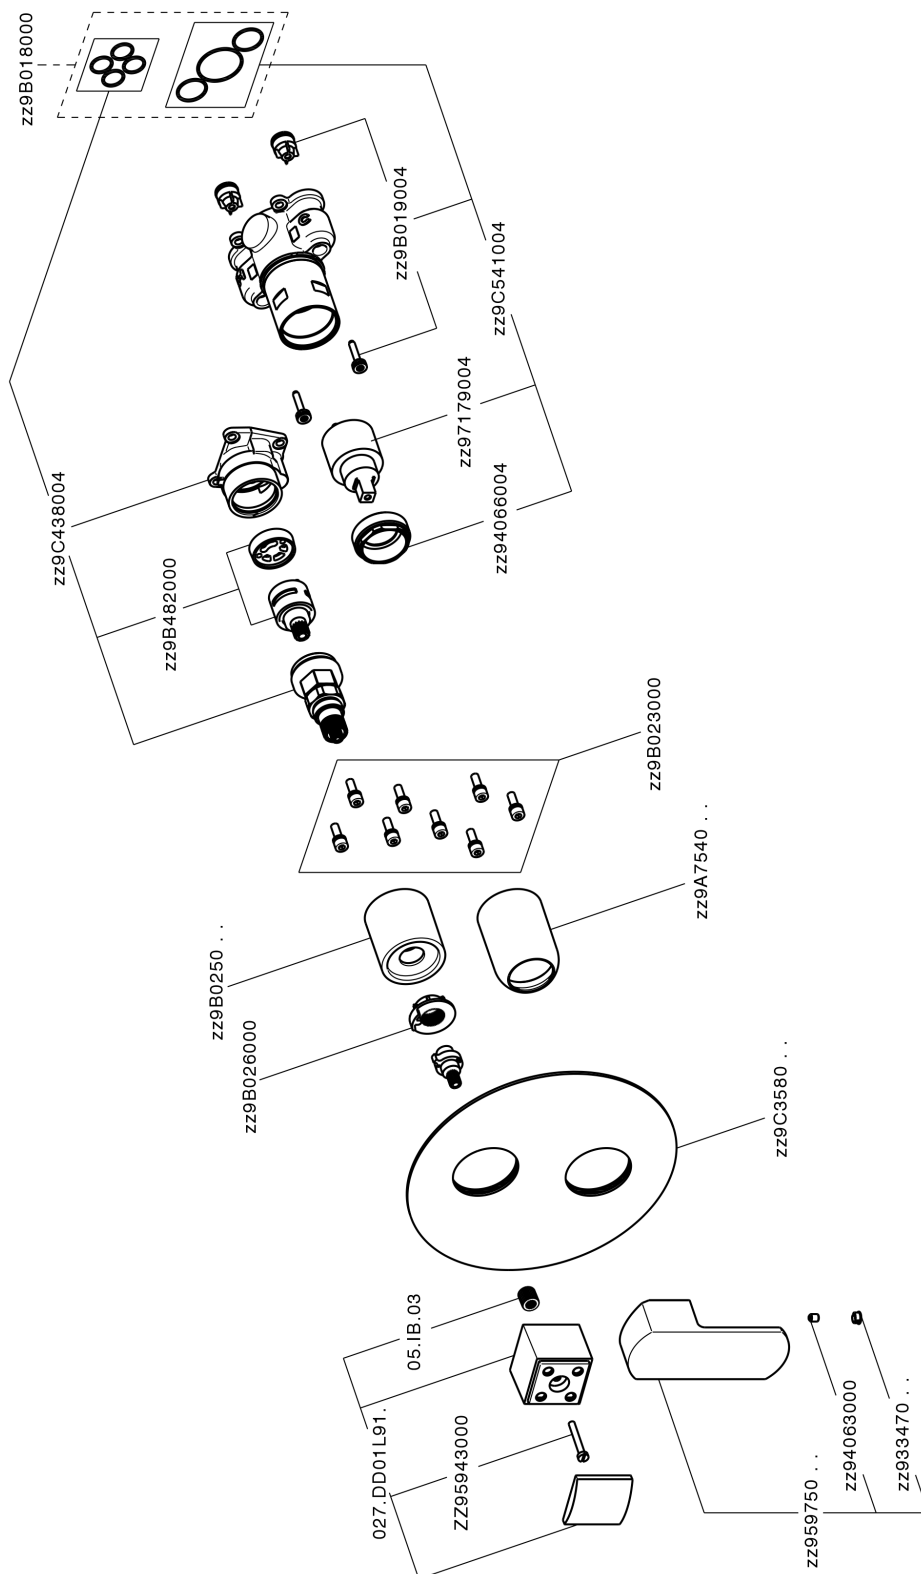

Exposed part for Single Lever One Box Valve DADO_DD0BM030

DD0BM030

<https://en.huberitalia.com/exposed-part-for-single-lever-one-box-valve-dado-dd0bm030>

One Box Universal Concealed Part ONE BOX_ZB00B031

ZB00B031

<https://en.huberitalia.com/one-box-universal-concealed-part-one-box-zb00b031>

One Box Universal Concealed Part ONE BOX_ZB00B030

ZB00B030

<https://en.huberitalia.com/one-box-universal-concealed-part-one-box-zb00b030>