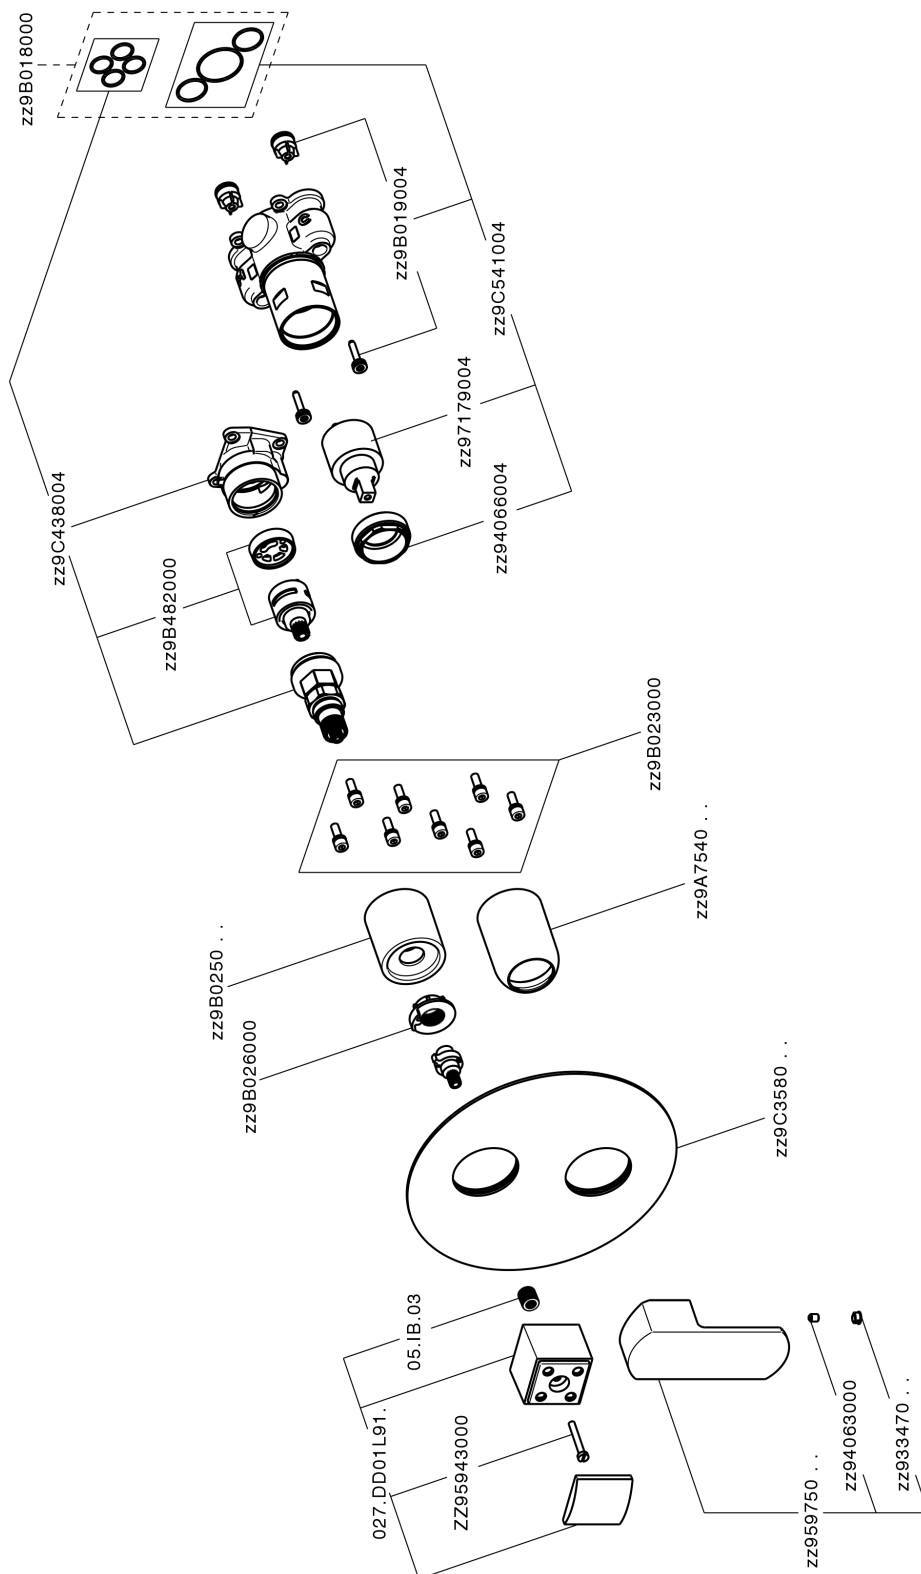

Exposed part for Single Lever One Box Valve DADO_DD0BM030

MODEL **DD0BM030**

Exposed part for Single Lever One Box Valve, with 2-3 outlet diverter, Minimum depth of installation: 67 mm, without concealed part, for items ZB00B030-ZB00B031

AVAILABLE FINISHINGS

-  **21** 21 Chrome
-  **2B** 2B Polished Nickel
-  **2F** 2F Brushed Nickel
-  **40** 40 Matt Black
-  **4Q** 4Q Matt White

CHARACTERISTICS

Cartridge Spare Parts **ZZ97179000**
35 mm Cartridge
 Installation **Concealed**
 Required concealed parts **ZB00B031**
ZB00B030

Exposed part for Single Lever One Box Valve DADO_DD0BM030

DD0BM030

<https://en.huberitalia.com/exposed-part-for-single-lever-one-box-valve-dado-dd0bm030>

One Box Universal Concealed Part ONE BOX_ZB00B031

MODEL **ZB00B031**

One Box Universal Concealed Part, for 1 or 2 or 3 outlet thermostatic or single lever, without trim kit, with noise reducers, with sealing gasket

AVAILABLE FINISHINGS

CHARACTERISTICS

Concealed **1**
Installation **Concealed**