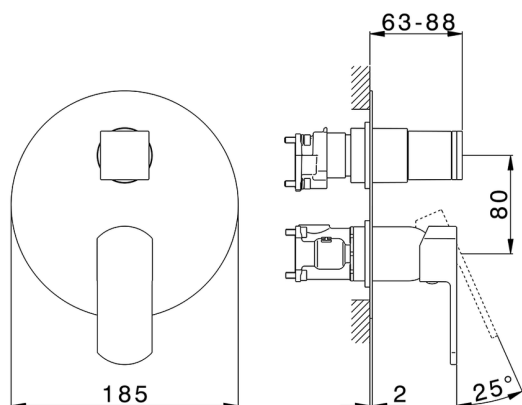

Exposed part for Single Lever One Box Valve DADO_DD0BM030

MODEL **DD0BM030**

Exposed part for Single Lever One Box Valve, with 2-3 outlet diverter, Minimum depth of installation: 67 mm, without concealed part, for items ZB00B030-ZB00B031

AVAILABLE FINISHINGS

-  **21** 21 Chrome
-  **2B** 2B Polished Nickel
-  **2F** 2F Brushed Nickel
-  **40** 40 Matt Black
-  **4Q** 4Q Matt White

CHARACTERISTICS

Cartridge Spare Parts **ZZ97179000**
35 mm Cartridge
 Installation **Concealed**
 Required concealed parts **ZB00B031**
ZB00B030

Exposed part for Single Lever One Box Valve DADO_DD0BM030

DD0BM030

<https://en.huberitalia.com/exposed-part-for-single-lever-one-box-valve-dado-dd0bm030>

One Box Universal Concealed Part ONE BOX_ZB00B031