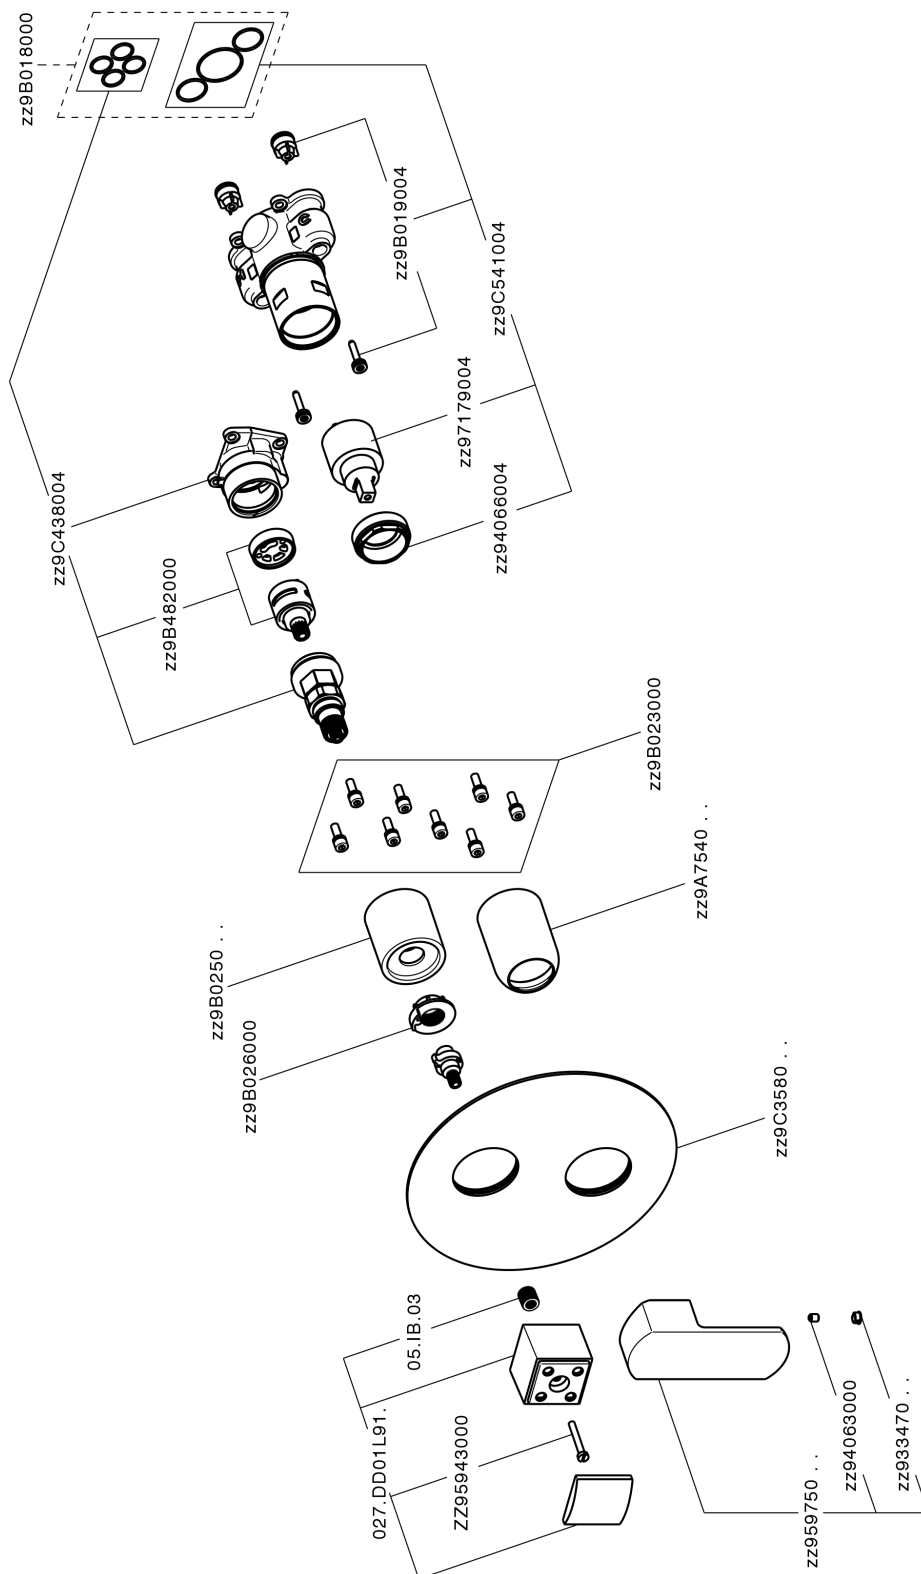

Exposed part for Single Lever One Box Valve DADO_DD0BM030

MODEL **DD0BM030**

Exposed part for Single Lever One Box Valve, with 2-3 outlet diverter, Minimum depth of installation: 67 mm, without concealed part, for items ZB00B030-ZB00B031

AVAILABLE FINISHINGS

-  **21** 21 Chrome
-  **2B** 2B Polished Nickel
-  **2F** 2F Brushed Nickel
-  **40** 40 Matt Black
-  **4Q** 4Q Matt White

CHARACTERISTICS

Cartridge Spare Parts **ZZ97179000**
35 mm Cartridge
 Installation **Concealed**
 Required concealed parts **ZB00B031**
ZB00B030

Exposed part for Single Lever One Box Valve DADO_DD0BM030

DD0BM030

<https://en.huberitalia.com/exposed-part-for-single-lever-one-box-valve-dado-dd0bm030>

One Box Universal Concealed Part ONE BOX_ZB00B031