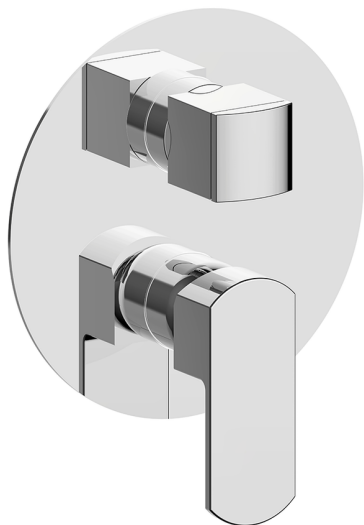

Exposed part for Single Lever One Box Valve DADO_DD0BM030

MODEL **DD0BM030**

Exposed part for Single Lever One Box Valve, with 2-3 outlet diverter, Minimum depth of installation: 67 mm, without concealed part, for items ZB00B030-ZB00B031

AVAILABLE FINISHINGS

-  **21** 21 Chrome
-  **2B** 2B Polished Nickel
-  **2F** 2F Brushed Nickel
-  **40** 40 Matt Black
-  **4Q** 4Q Matt White

CHARACTERISTICS

Cartridge Spare Parts **ZZ97179000**
35 mm Cartridge
 Installation **Concealed**
 Required concealed parts **ZB00B031**
ZB00B030

Exposed part for Single Lever One Box Valve DADO_DD0BM030

DD0BM030

<https://en.huberitalia.com/exposed-part-for-single-lever-one-box-valve-dado-dd0bm030>

One Box Universal Concealed Part ONE BOX_ZB00B031

MODEL **ZB00B031**

One Box Universal Concealed Part, for 1 or 2 or 3 outlet thermostatic or single lever, without trim kit, with noise reducers, with sealing gasket

AVAILABLE FINISHINGS

04 04 Without finishing