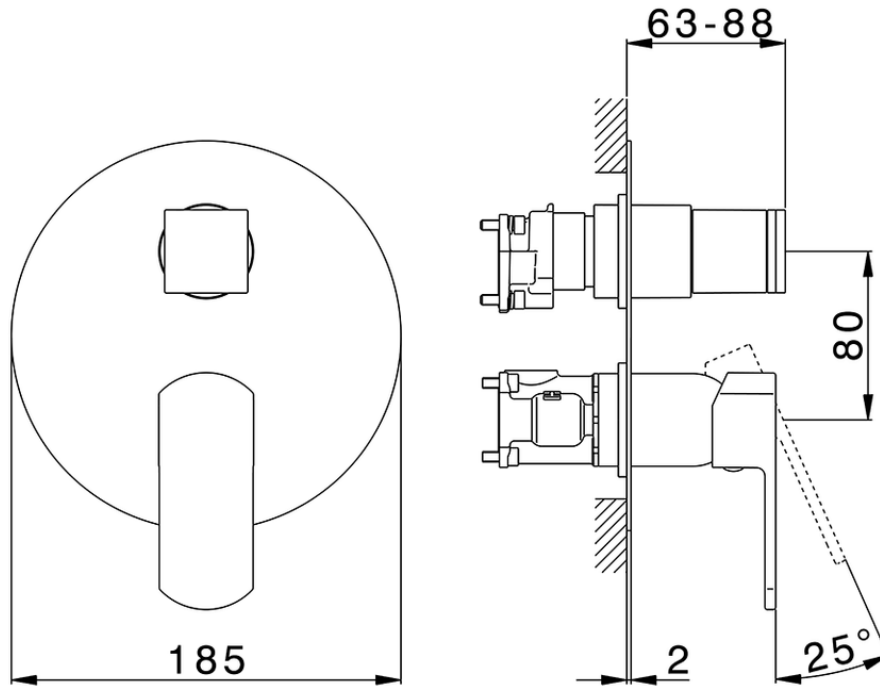

Exposed part for Single Lever One Box Valve DADO_DD0BM030

DD0BM030

<https://en.huberitalia.com/exposed-part-for-single-lever-one-box-valve-dado-dd0bm030>

ZB00B031

<https://en.huberitalia.com/one-box-universal-concealed-part-one-box-zb00b031>