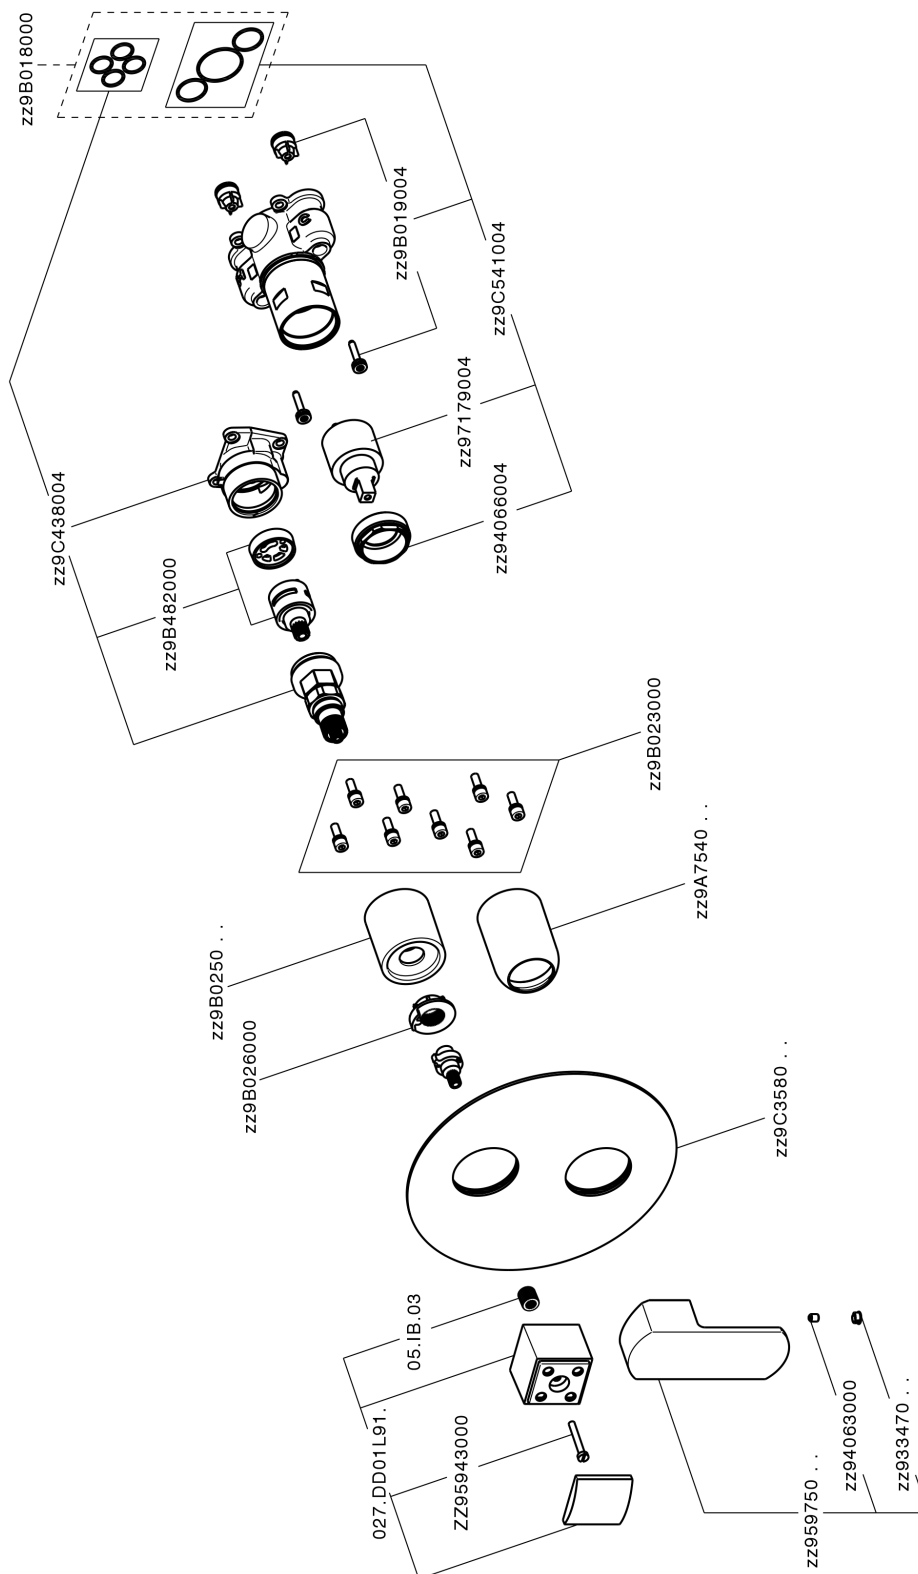

## Exposed part for Single Lever One Box Valve DADO\_DD0BM030

MODEL **DD0BM030**

Exposed part for Single Lever One Box Valve, with 2-3 outlet diverter, Minimum depth of installation: 67 mm, without concealed part, for items ZB00B030-ZB00B031

### CHARACTERISTICS

Cartridge Spare Parts **ZZ97179000**  
**35 mm Cartridge**  
 Installation **Concealed**  
 Required concealed parts **ZB00B031**  
**ZB00B030**

## Exposed part for Single Lever One Box Valve DADO\_DD0BM030

DD0BM030

<https://en.huberitalia.com/exposed-part-for-single-lever-one-box-valve-dado-dd0bm030>