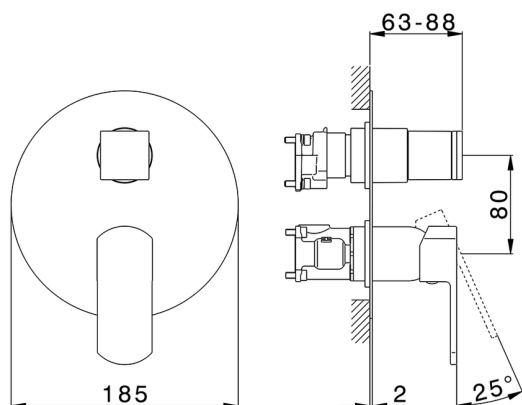

## Exposed part for Single Lever One Box Valve DADO\_DD0BM030

MODEL **DD0BM030**

Exposed part for Single Lever One Box Valve, with 2-3 outlet diverter, Minimum depth of installation: 67 mm, without concealed part, for items ZB00B030-ZB00B031

### CHARACTERISTICS

Cartridge Spare Parts **ZZ97179000**  
**35 mm Cartridge**  
 Installation **Concealed**  
 Required concealed parts **ZB00B031**  
**ZB00B030**