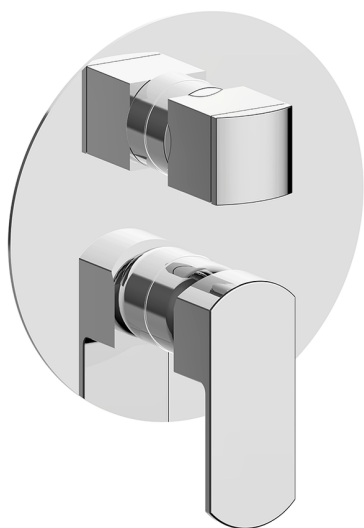

## Exposed part for Single Lever One Box Valve DADO\_DD0BM030

MODEL **DD0BM030**

Exposed part for Single Lever One Box Valve, with 2-3 outlet diverter, Minimum depth of installation: 67 mm, without concealed part, for items ZB00B030-ZB00B031

### CHARACTERISTICS

Cartridge Spare Parts **ZZ97179000**  
**35 mm Cartridge**  
 Installation **Concealed**  
 Required concealed parts **ZB00B031**  
**ZB00B030**

## Exposed part for Single Lever One Box Valve DADO\_DD0BM030

DD0BM030

<https://en.huberitalia.com/exposed-part-for-single-lever-one-box-valve-dado-dd0bm030>

## One Box Universal Concealed Part ONE BOX\_ZB00B031

MODEL **ZB00B031**

One Box Universal Concealed Part, for 1 or 2 or 3 outlet thermostatic or single lever, without trim kit, with noise reducers, with sealing gasket