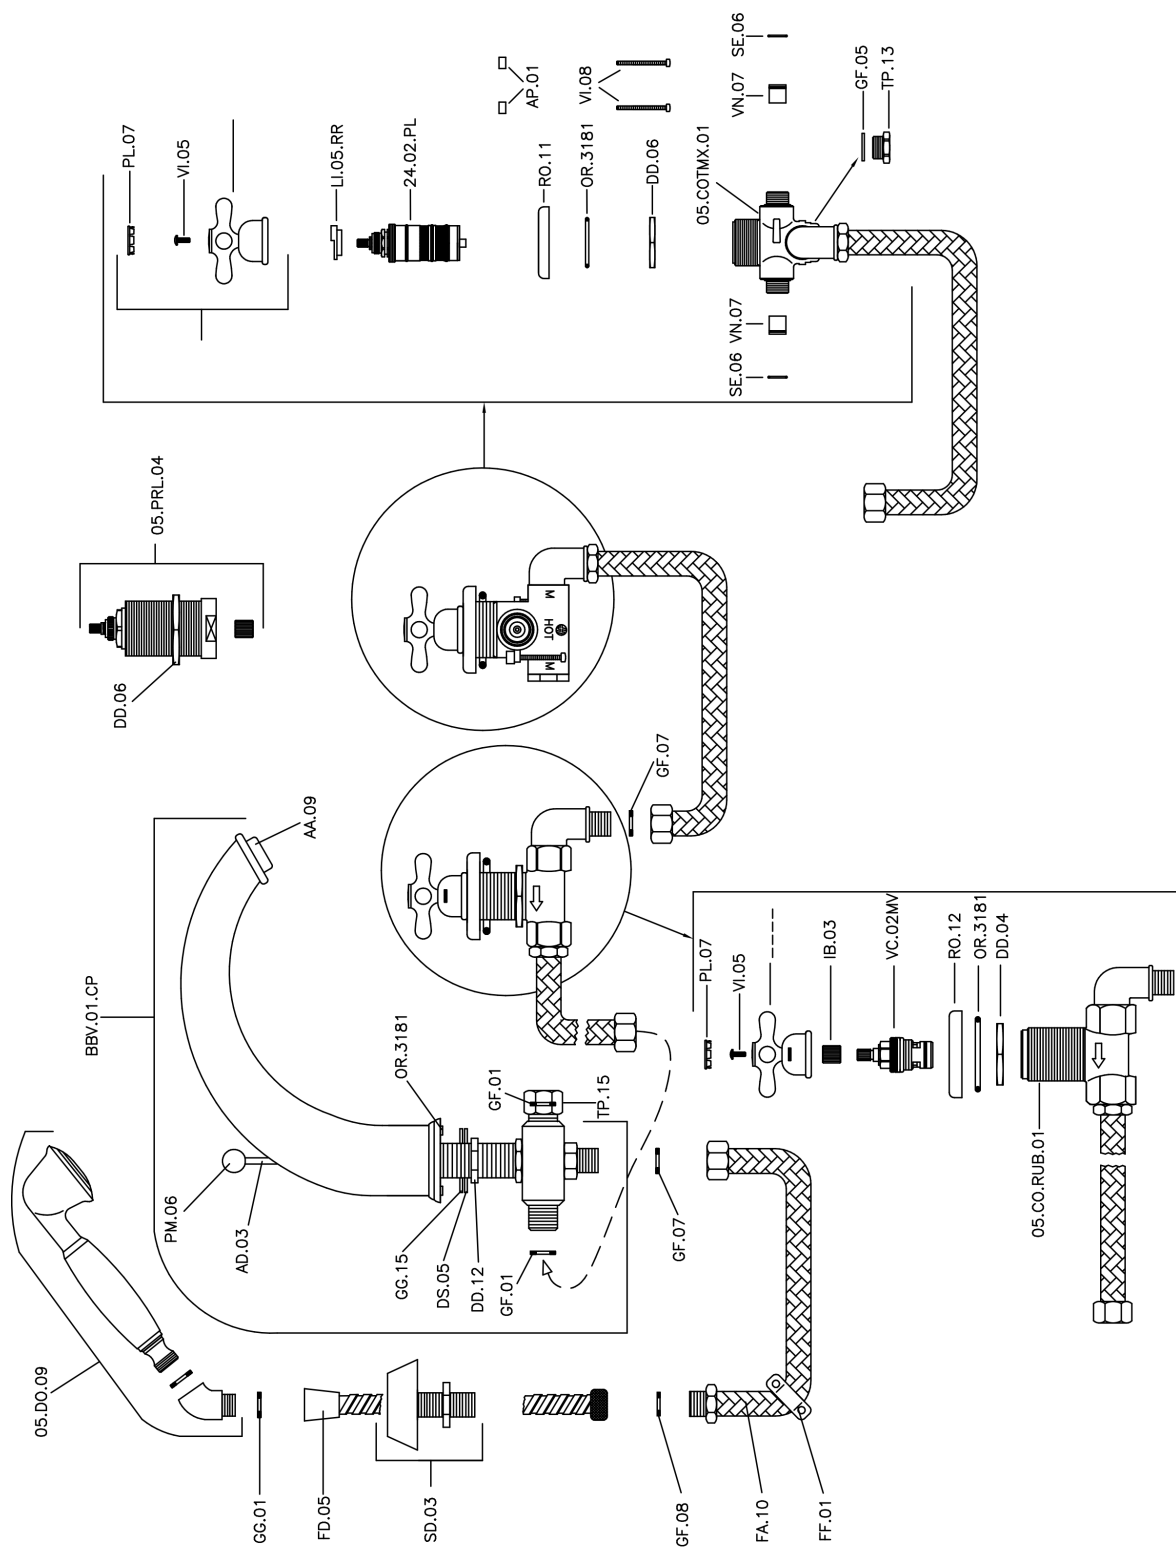

Thermostatic deck-mounted 4-hole mixer CROISETTE_CST76010

MODEL **CST76010**

Thermostatic deck-mounted 4-hole mixer, 2-outlet diverter, classic D.53 mm Brass one spray handshower, 150 cm pull-out flexible hose

AVAILABLE FINISHINGS

-  **21** 21 Chrome
-  **27** 27 Old Bronze
-  **2G** 2G Antique Gold
-  **2W** 2W Brushed Gold

CHARACTERISTICS

Cartridge Spare Parts **24.04A.PP**

8x20 Plus P Thermostatic Valve

Thermostatic

The Huber thermostatic is your personal water manager, helping you to handle, control and save water and energy.

Thermostatic deck-mounted 4-hole mixer CROISSETTE_CST76010

CST76010

<https://en.huberitalia.com/thermostatic-deck-mounted-4-hole-mixer-croisette-cst76010>