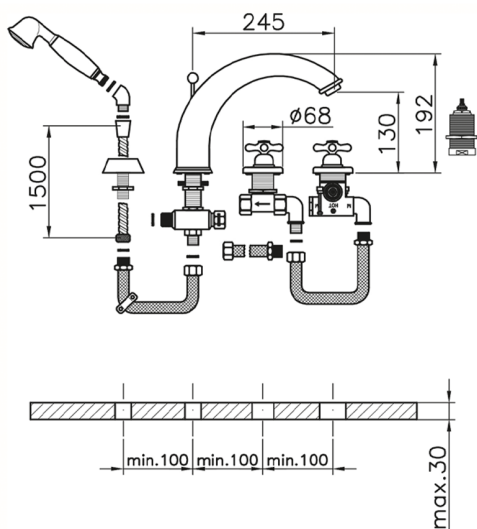

Thermostatic deck-mounted 4-hole mixer CROISSETTE_CST76010

MODEL **CST76010**

Thermostatic deck-mounted 4-hole mixer, 2-outlet diverter, classic D.53 mm Brass one spray handshower, 150 cm pull-out flexible hose

AVAILABLE FINISHINGS

- **21** 21 Chrome
- **27** 27 Old Bronze
- **2G** 2G Antique Gold
- **2W** 2W Brushed Gold

CHARACTERISTICS

Cartridge Spare Parts **24.04A.PP**

8x20 Plus P Thermostatic Valve

Thermostatic

The Huber thermostatic is your personal water manager, helping you to handle, control and save water and energy.