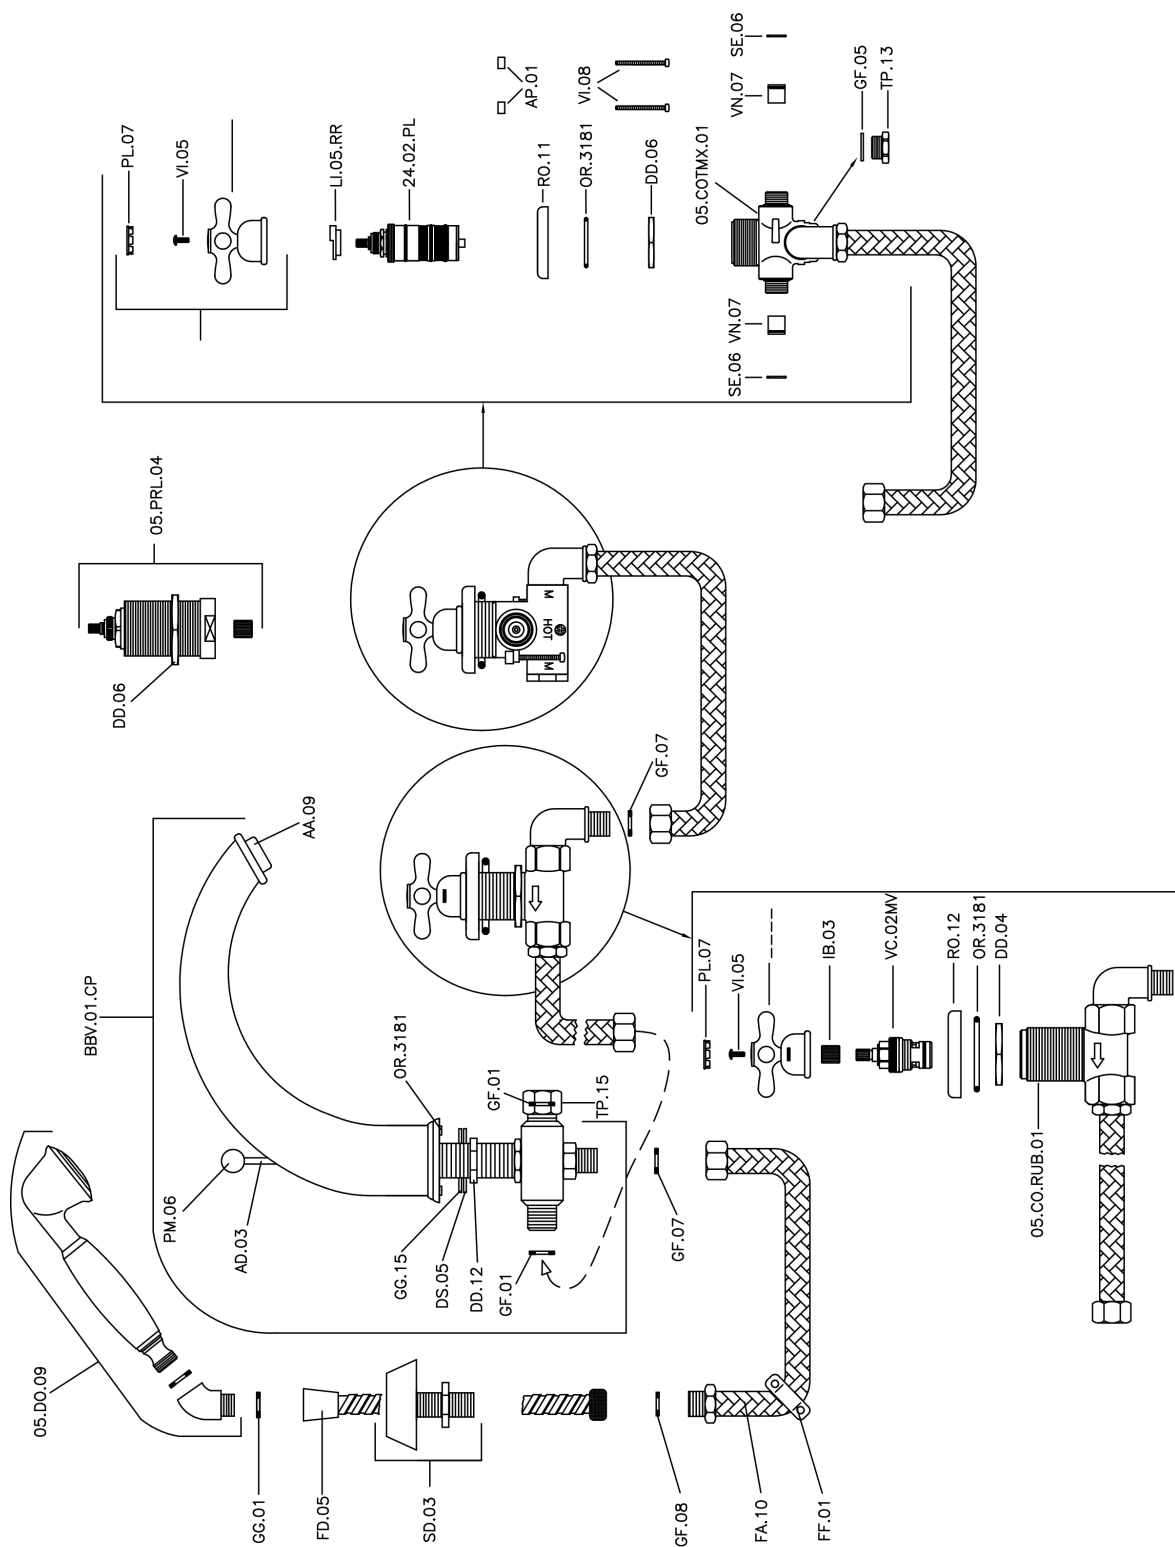

## Thermostatic deck-mounted 4-hole mixer CROISSETTE\_CST76010

MODEL **CST76010**

Thermostatic deck-mounted 4-hole mixer, 2-outlet diverter, classic D.53 mm Brass one spray handshower, 150 cm pull-out flexible hose

### CHARACTERISTICS

Cartridge Spare Parts **24.04A.PP**

**8x20 Plus P Thermostatic Valve**