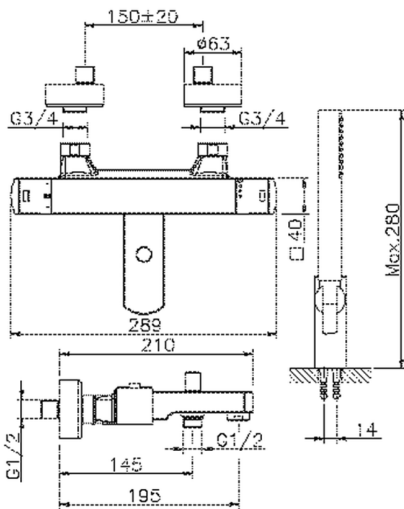

Thermostatic bath mixer, with shower set DADO_DDD27010

MODEL **DDD27010**

Thermostatic bath mixer, with shower set, wall mounted swivel handshower bracket, D.26 mm ABS minimalistic one spray handshower, 150 cm smooth SILVERFLEX Flexible Hose

AVAILABLE FINISHINGS

-  **21** 21 Chrome
-  **2B** 2B Polished Nickel
-  **2F** 2F Brushed Nickel
-  **40** 40 Matt Black
-  **4Q** 4Q Matt White

CHARACTERISTICS

Cartridge Spare Parts **22.04A.AR - ZZ97279004**