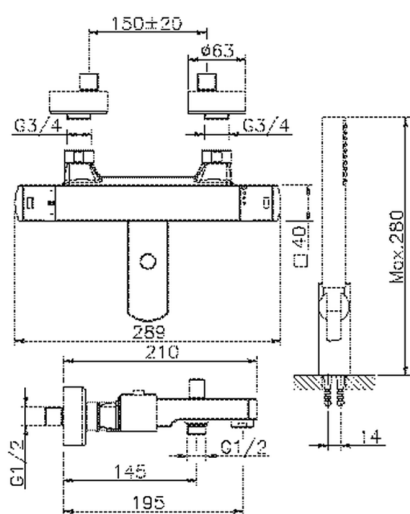

Thermostatic bath mixer, with shower set DADO_DDD27010

MODEL **DDD27010**

Thermostatic bath mixer, with shower set, wall mounted swivel handshower bracket, D.26 mm ABS minimalistic one spray handshower, 150 cm smooth SILVERFLEX Flexible Hose

AVAILABLE FINISHINGS

-  **21** 21 Chrome
-  **2B** 2B Polished Nickel
-  **2F** 2F Brushed Nickel
-  **40** 40 Matt Black
-  **4Q** 4Q Matt White

CHARACTERISTICS

Cartridge Spare Parts **22.04A.AR - ZZ97279004**