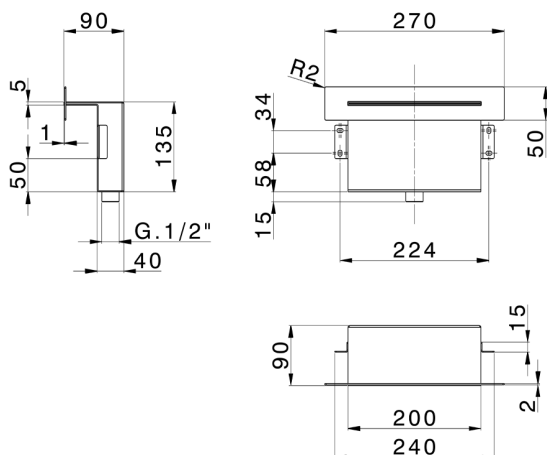

Concealed waterfall ZEN_ZS129070

MODEL **ZS129070**

Concealed waterfall, with square rosette, Stainless Steel AISI 304

AVAILABLE FINISHINGS

- **D1** D1 Brushed Inox
- **40** 40 Matt Black
- **4Q** 4Q Matt White
- **D2** D2 Polished Inox

CHARACTERISTICS

2026-05-15