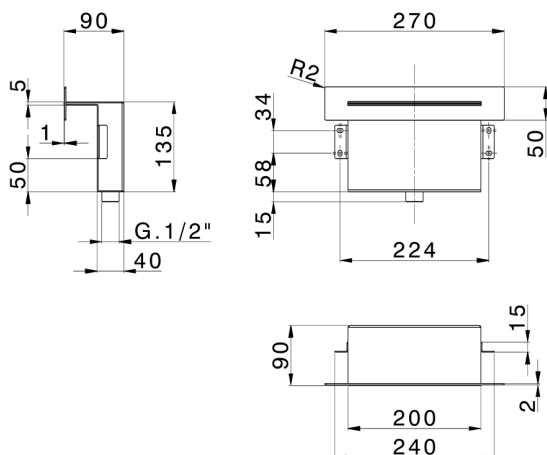

Concealed waterfall ZEN_ZS129070

MODEL **ZS129070**

Concealed waterfall, with square rosette, Stainless Steel AISI 304

AVAILABLE FINISHINGS

- **D1** D1 Brushed Inox
- **40** 40 Matt Black
- **4Q** 4Q Matt White
- **D2** D2 Polished Inox

CHARACTERISTICS

2026-04-08