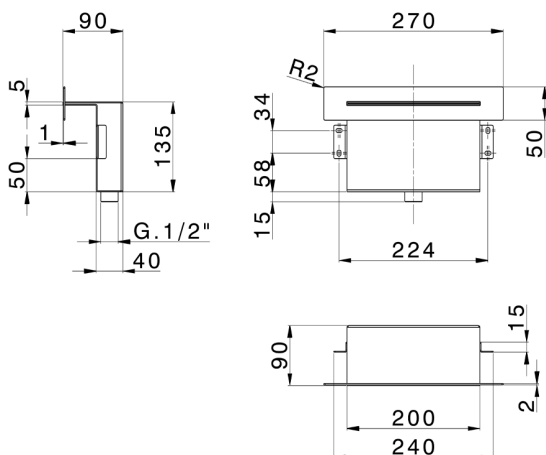

Concealed waterfall ZEN_ZS129070

MODEL **ZS129070**

Concealed waterfall, with square rosette, Stainless Steel AISI 304

AVAILABLE FINISHINGS

- **D1** D1 Brushed Inox
- **40** 40 Matt Black
- **4Q** 4Q Matt White
- **D2** D2 Polished Inox

CHARACTERISTICS

2026-04-09