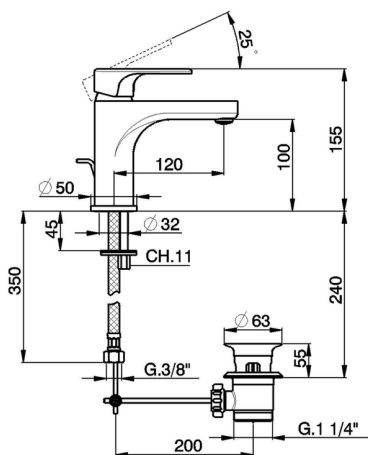

Single lever washbasin mixer " large " EnergySave H3_AH000495

MODEL **AH000495**

Single lever washbasin mixer " large " EnergySave, with 1"1/4 automatic pop up waste, G.3/8" stainless steel flexible hoses

AVAILABLE FINISHINGS

-  **21** 21 Chrome
-  **2F** 2F Brushed Nickel
-  **40** 40 Matt Black

CHARACTERISTICS

Cartridge Spare Parts **ZZ96800000**

35 mm Cartridge

EcoStop

EcoStop feature limits water flow to approximately 50% of maximum output with one point of resistance on setting. Push slightly past the middle stop only when full water output is required. This will save water up to 50%.

EnergySave

Thanks to the EnergySave device, only cold water will be drawn if the lever is operated in the central position, so that the water heater will not be engaged and no hot water wasted, leading to considerable savings in energy and costs. The temperature can be adjusted by rotating the lever to the left, until the desired temperature is reached.