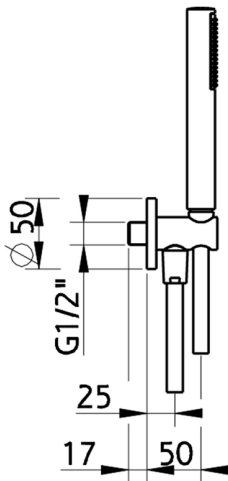

CHARACTERISTICS

2024-11-23