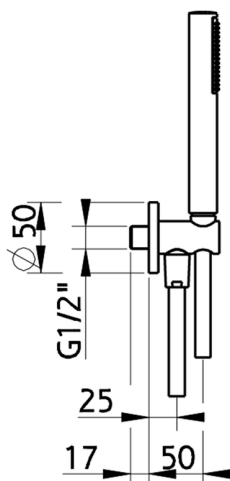

CHARACTERISTICS

2024-11-23