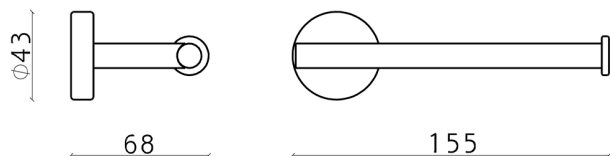

Toilet paper holder LYNOX_LX090401

MODEL **LX090401**

Toilet paper holder, Inox AISI 304

AVAILABLE FINISHINGS

CHARACTERISTICS

2024-12-18