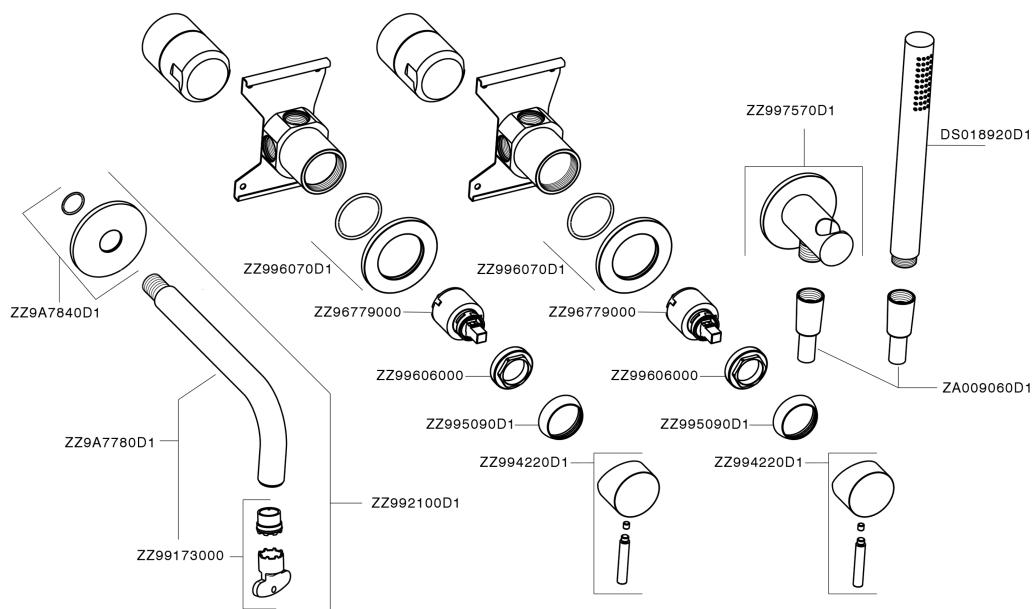

Concealed single lever bath mixer LYNOX_LX001101

LX001101

<https://en.huberitalia.com/concealed-single-lever-bath-mixer-lynnox-lx001101>

2026-04-05