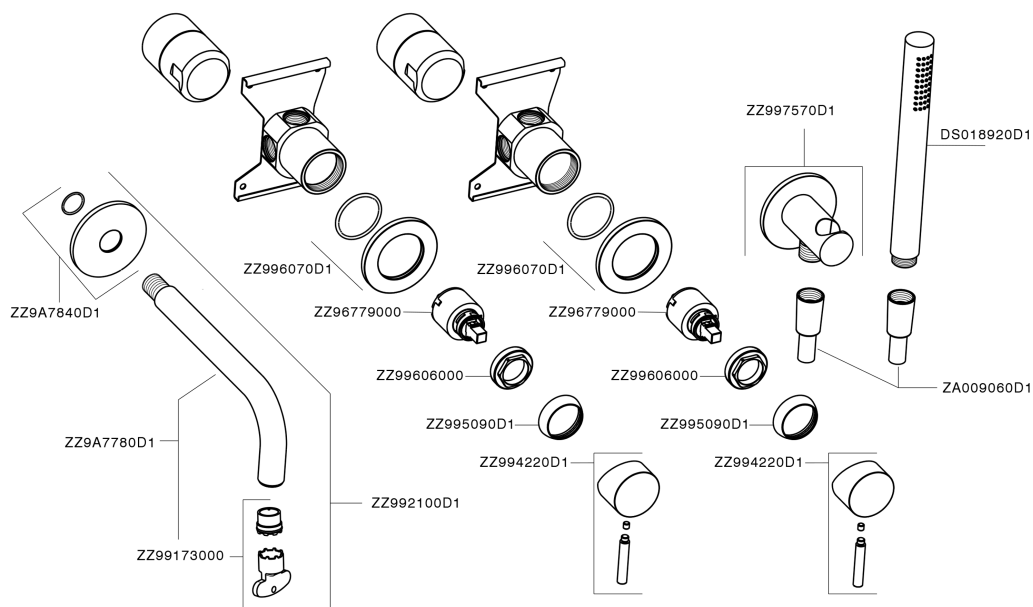

Concealed single lever bath mixer LYNOX_LX001101

LX001101

<https://en.huberitalia.com/concealed-single-lever-bath-mixer-lynnox-lx001101>

2026-04-26