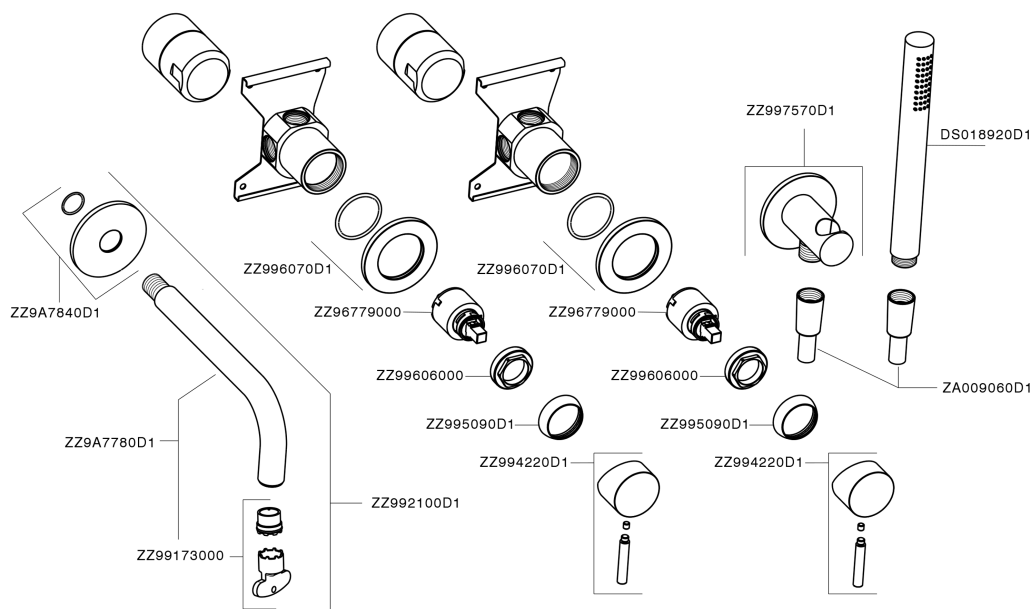

Concealed single lever bath mixer LYNOX_LX001101

MODEL **LX001101**

Concealed single lever bath mixer, double separate control, minimalistic one spray handshower, deck mounted spout, Inox AISI 316L

AVAILABLE FINISHINGS

D1 D1 Brushed Inox

CHARACTERISTICS

Cartridge Spare Parts **ZZ96779000**

Concealed single lever bath mixer LYNOX_LX001101

LX001101

<https://en.huberitalia.com/concealed-single-lever-bath-mixer-lynnox-lx001101>