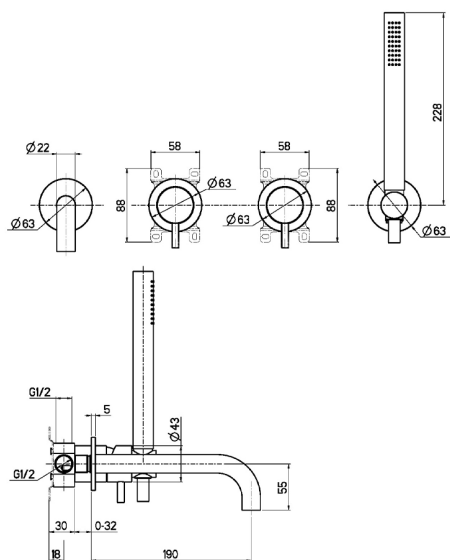

## Concealed single lever bath mixer LYNOX\_LX001101

MODEL **LX001101**

Concealed single lever bath mixer, double separate control, minimalistic one spray handshower, deck mounted spout, Inox AISI 316L

AVAILABLE FINISHINGS

**D1** D1 Brushed Inox

CHARACTERISTICS

Cartridge Spare Parts **ZZ96779000**

## Concealed single lever bath mixer LYNOX\_LX001101

LX001101

<https://en.huberitalia.com/concealed-single-lever-bath-mixer-lynnox-lx001101>

2026-06-06