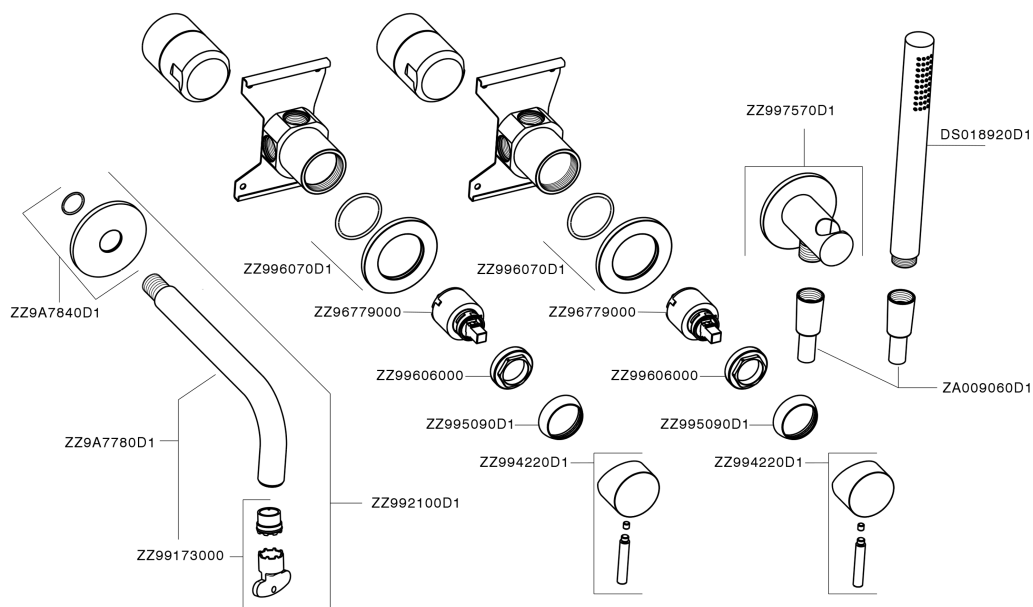

Concealed single lever bath mixer LYNOX_LX001101

LX001101

<https://en.huberitalia.com/concealed-single-lever-bath-mixer-lynnox-lx001101>

2026-06-06