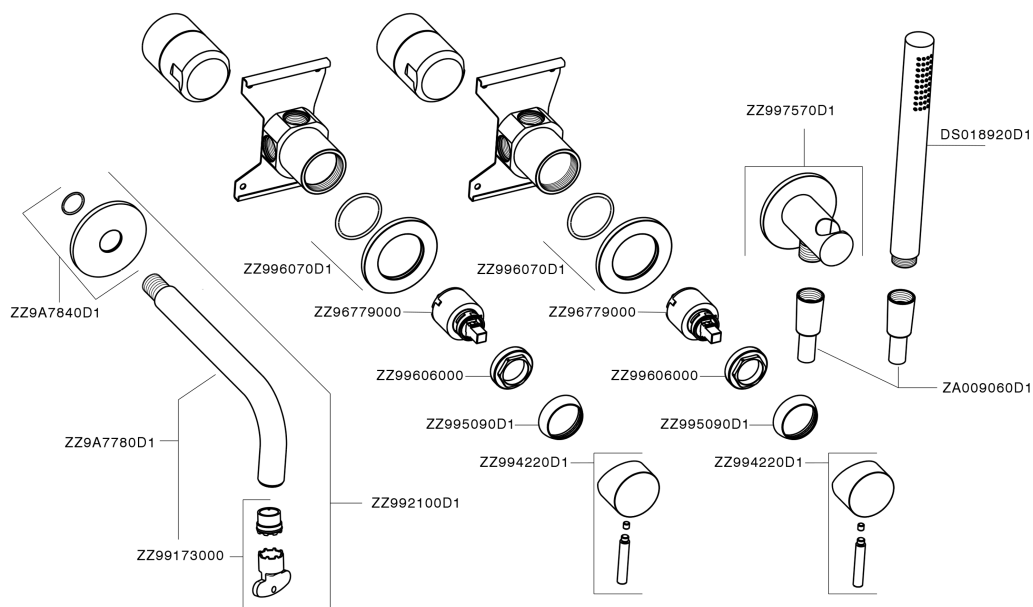

## Concealed single lever bath mixer LYNOX\_LX001101

MODEL **LX001101**

Concealed single lever bath mixer, double separate control, minimalistic one spray handshower, deck mounted spout, Inox AISI 316L

AVAILABLE FINISHINGS

**D1** D1 Brushed Inox

CHARACTERISTICS

Cartridge Spare Parts **ZZ96779000**

## Concealed single lever bath mixer LYNOX\_LX001101

LX001101

<https://en.huberitalia.com/concealed-single-lever-bath-mixer-lynnox-lx001101>

2026-06-06