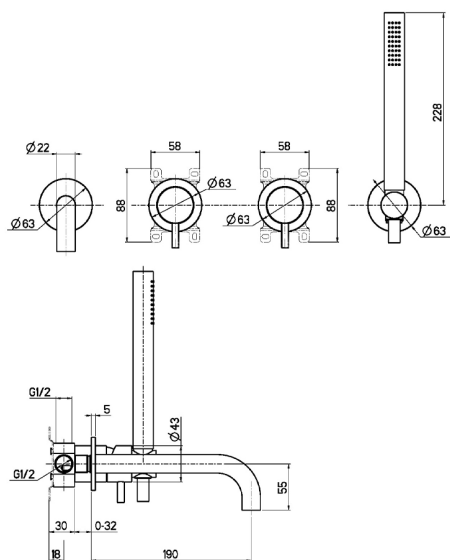

Concealed single lever bath mixer LYNOX_LX001101

MODEL **LX001101**

Concealed single lever bath mixer, double separate control, minimalistic one spray handshower, deck mounted spout, Inox AISI 316L

AVAILABLE FINISHINGS

D1 D1 Brushed Inox

CHARACTERISTICS

Cartridge Spare Parts **ZZ96779000**

Concealed single lever bath mixer LYNOX_LX001101

LX001101

<https://en.huberitalia.com/concealed-single-lever-bath-mixer-lynnox-lx001101>