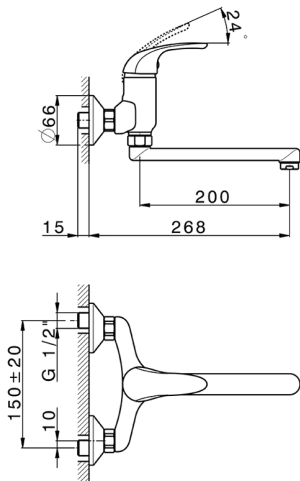

Exposed single lever sink mixer KITCHEN_NM000400

MODEL **NM000400**

Exposed single lever sink mixer, swivel spout

AVAILABLE FINISHINGS

CHARACTERISTICS

Cartridge Spare Parts **ZZ94034000**

35 mm Cartridge

2026-06-24