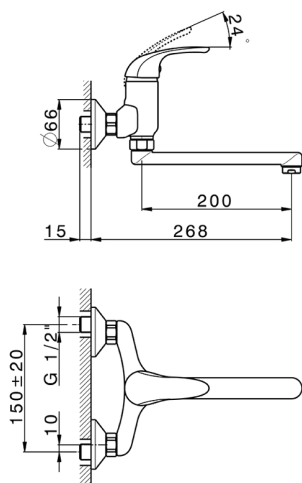

Exposed single lever sink mixer KITCHEN_NM000400

MODEL **NM000400**

Exposed single lever sink mixer, swivel spout

AVAILABLE FINISHINGS

CHARACTERISTICS

Cartridge Spare Parts **ZZ94034000**

35 mm Cartridge

2026-04-06