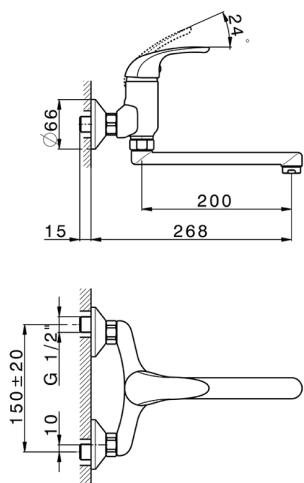

Exposed single lever sink mixer KITCHEN_NM000400

MODEL **NM000400**

Exposed single lever sink mixer, swivel spout

AVAILABLE FINISHINGS

CHARACTERISTICS

Cartridge Spare Parts **ZZ94034000**

35 mm Cartridge

2026-06-24