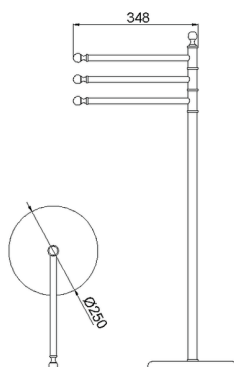

Standing set CROISSETTE_4042.01H.

MODEL **4042.01H.**

Standing set, 3 towel holders

AVAILABLE FINISHINGS

- 
AC AC Satin Brushed Nickel
- 
BA BA Old Bronze
- 
CR CR Chrome
- 
2W 2W Brushed Gold

CHARACTERISTICS