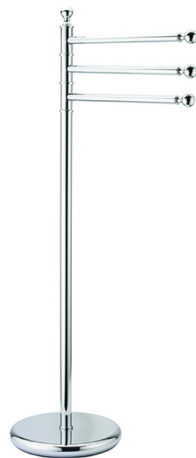

Standing set CROISSETTE_4042.01H.

MODEL **4042.01H.**

Standing set, 3 towel holders

AVAILABLE FINISHINGS

- 
AC AC Satin Brushed Nickel
- 
BA BA Old Bronze
- 
CR CR Chrome
- 
2W 2W Brushed Gold

CHARACTERISTICS