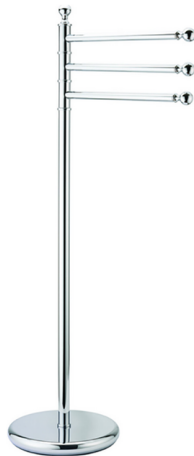

## Standing set CROISSETTE\_4042.01H.

MODEL **4042.01H.**

Standing set, 3 towel holders

### AVAILABLE FINISHINGS

- 
**AC** AC Satin Brushed Nickel
- 
**BA** BA Old Bronze
- 
**CR** CR Chrome
- 
**2W** 2W Brushed Gold