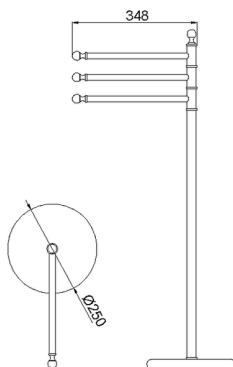

AVAILABLE FINISHINGS

- **AC** AC Satin Brushed Nickel
- **BA** BA Old Bronze
- **CR** CR Chrome
- **2W** 2W Brushed Gold

CHARACTERISTICS