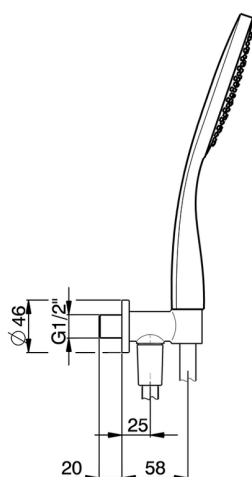

Complete shower set with elbow SHOWER_SS018820

MODEL **SS018820**

Complete shower set with elbow, wall mounted handshower holder, 130 mm ABS Emotion one spray handshower

AVAILABLE FINISHINGS

-  **21** 21 Chrome
-  **2F** 2F Brushed Nickel
-  **2Q** 2Q Black Titanium