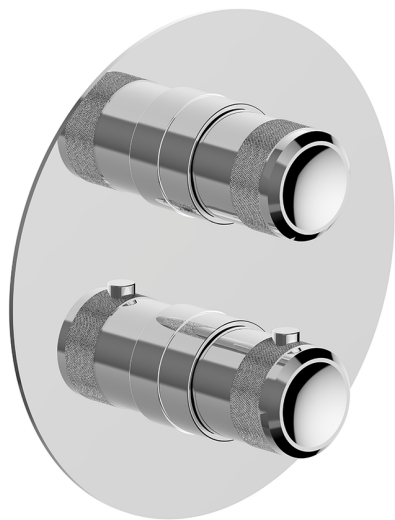

Exposed part for Thermostatic One Box Valve ONE BOX_CR0BT030

MODEL **CR0BT030**

Exposed part for Thermostatic One Box Valve, with 1-2-3 outlet devia stop, Minimum depth of installation: 67 mm, without concealed part, for items ZB00B030-ZB00B031

AVAILABLE FINISHINGS

-  **21** 21 Chrome
-  **2F** 2F Brushed Nickel
-  **2Q** 2Q Black Titanium

CHARACTERISTICS

Cartridge Spare Parts **24.04A.PP**

8x20 Plus P Thermostatic Valve

Installation **Concealed**

Required concealed parts **ZB00B031**

ZB00B030

DeviaStop

The Huber Devia Stop technology allows to adjust the water flow and to direct it to the selected output point (overhead soaker, hand shower, etc).

One Box Universal Concealed Part ONE BOX_ZB00B031

MODEL **ZB00B031**

One Box Universal Concealed Part, for 1 or 2 or 3 outlet thermostatic or single lever, without trim kit, with noise reducers, with sealing gasket