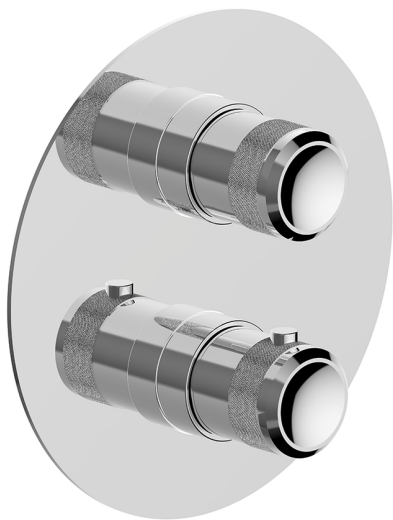

Exposed part for Thermostatic One Box Valve ONE BOX_CR0BT030

MODEL **CR0BT030**

Exposed part for Thermostatic One Box Valve, with 1-2-3 outlet devia stop, Minimum depth of installation: 67 mm, without concealed part, for items ZB00B030-ZB00B031

AVAILABLE FINISHINGS

CHARACTERISTICS

Cartridge Spare Parts **24.04A.PP**

8x20 Plus P Thermostatic Valve

Installation **Concealed**

Required concealed parts **ZB00B031**

ZB00B030

DeviaStop

The Huber Devia Stop technology allows to adjust the water flow and to direct it to the selected output point (overhead soaker, hand shower, etc).

Thermostatic

The Huber thermostatic is your personal water manager, helping you to handle, control and save water and energy.

Exposed part for Thermostatic One Box Valve ONE BOX_CR0BT030

CR0BT030

<https://en.huberitalia.com/exposed-part-for-thermostatic-one-box-valve-one-box-cr0bt030>

One Box Universal Concealed Part ONE BOX_ZB00B031