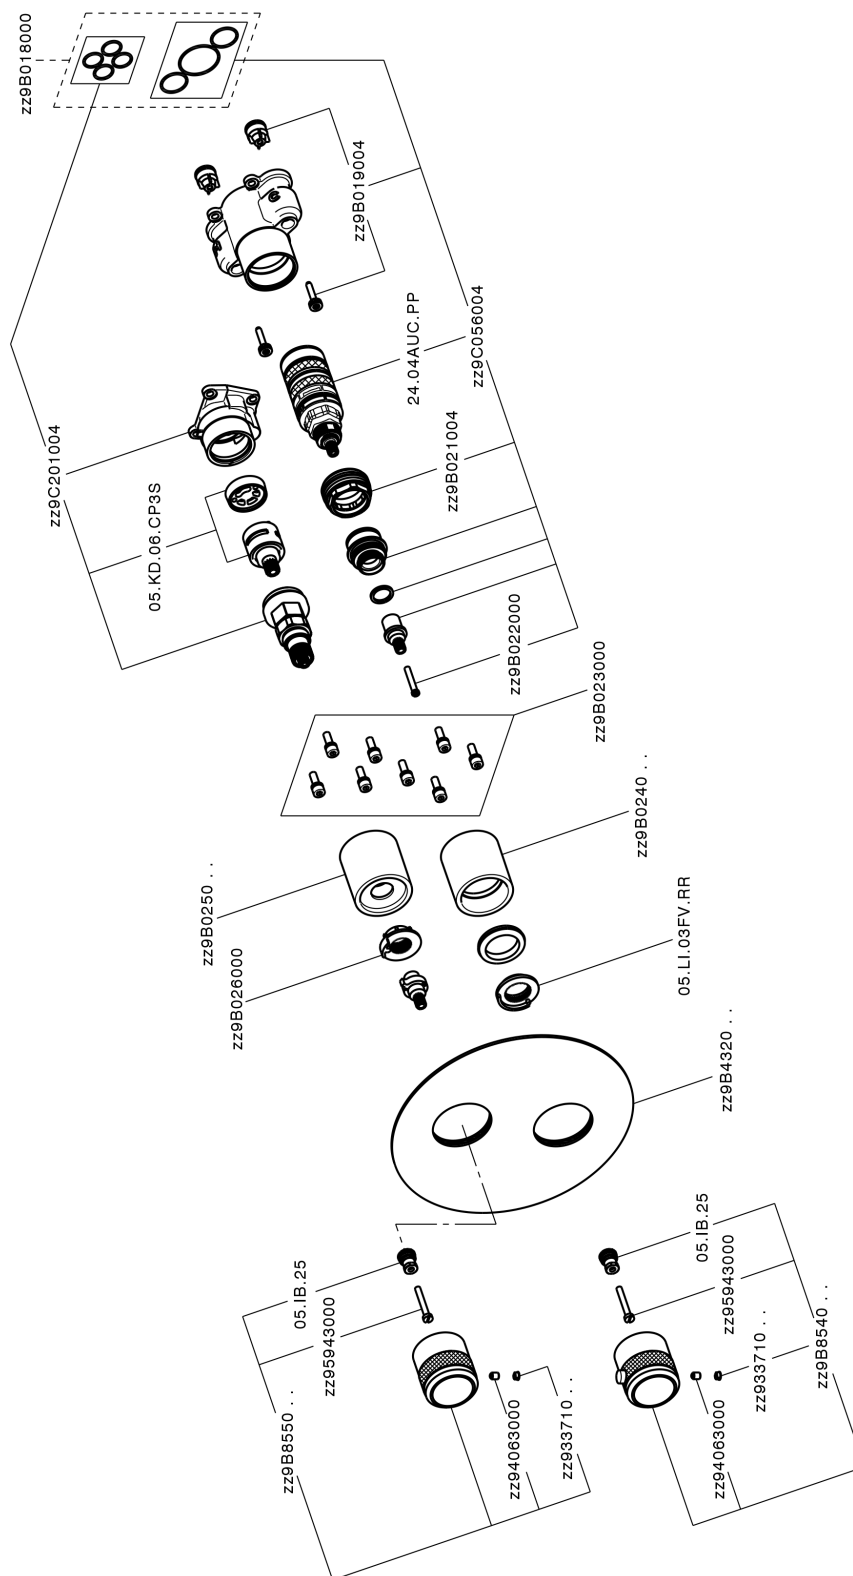

Exposed part for Thermostatic One Box Valve ONE BOX_CR0BT030

MODEL **CR0BT030**

Exposed part for Thermostatic One Box Valve, with 1-2-3 outlet devia stop, Minimum depth of installation: 67 mm, without concealed part, for items ZB00B030-ZB00B031

AVAILABLE FINISHINGS

-  **21** 21 Chrome
-  **2F** 2F Brushed Nickel
-  **2Q** 2Q Black Titanium

CHARACTERISTICS

Cartridge Spare Parts **24.04A.PP**

8x20 Plus P Thermostatic Valve

Installation **Concealed**

Required concealed parts **ZB00B031**

ZB00B030

DeviaStop

The Huber Devia Stop technology allows to adjust the water flow and to direct it to the selected output point (overhead soaker, hand shower, etc).

Thermostatic

The Huber thermostatic is your personal water manager, helping you to handle, control and save water and energy.

Exposed part for Thermostatic One Box Valve ONE BOX_CR0BT030

CR0BT030

<https://en.huberitalia.com/exposed-part-for-thermostatic-one-box-valve-one-box-cr0bt030>