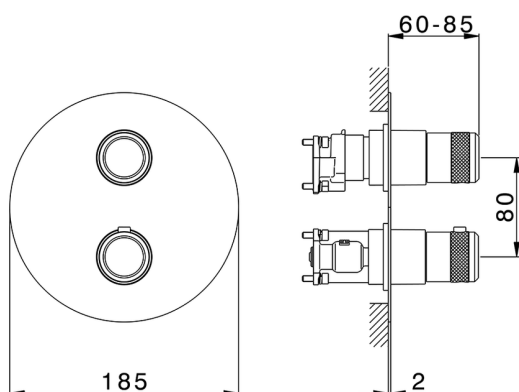

Exposed part for Thermostatic One Box Valve ONE BOX_CR0BT030

MODEL **CR0BT030**

Exposed part for Thermostatic One Box Valve, with 1-2-3 outlet devia stop, Minimum depth of installation: 67 mm, without concealed part, for items ZB00B030-ZB00B031

AVAILABLE FINISHINGS

-  **21** 21 Chrome
-  **2F** 2F Brushed Nickel
-  **2Q** 2Q Black Titanium

CHARACTERISTICS

Cartridge Spare Parts **24.04A.PP**

8x20 Plus P Thermostatic Valve

Installation **Concealed**

Required concealed parts **ZB00B031**

ZB00B030

DeviaStop

The Huber Devia Stop technology allows to adjust the water flow and to direct it to the selected output point (overhead soaker, hand shower, etc).