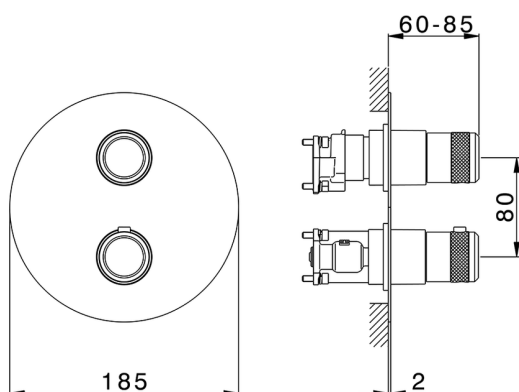

Exposed part for Thermostatic One Box Valve ONE BOX_CR0BT030

MODEL **CR0BT030**

Exposed part for Thermostatic One Box Valve, with 1-2-3 outlet devia stop, Minimum depth of installation: 67 mm, without concealed part, for items ZB00B030-ZB00B031

AVAILABLE FINISHINGS

CHARACTERISTICS

Cartridge Spare Parts **24.04A.PP**

8x20 Plus P Thermostatic Valve

Installation **Concealed**

Required concealed parts **ZB00B031**

ZB00B030

DeviaStop