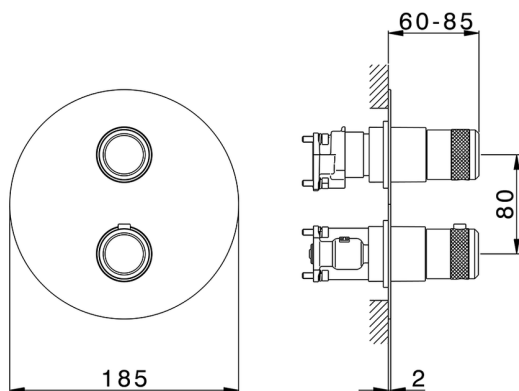

## Exposed part for Thermostatic One Box Valve ONE BOX\_CR0BT030

MODEL **CR0BT030**

Exposed part for Thermostatic One Box Valve, with 1-2-3 outlet devia stop, Minimum depth of installation: 67 mm, without concealed part, for items ZB00B030-ZB00B031

### CHARACTERISTICS

Cartridge Spare Parts **24.04A.PP**  
**8x20 Plus P Thermostatic Valve**  
 Installation **Concealed**  
 Required concealed parts **ZB00B031**  
**ZB00B030**