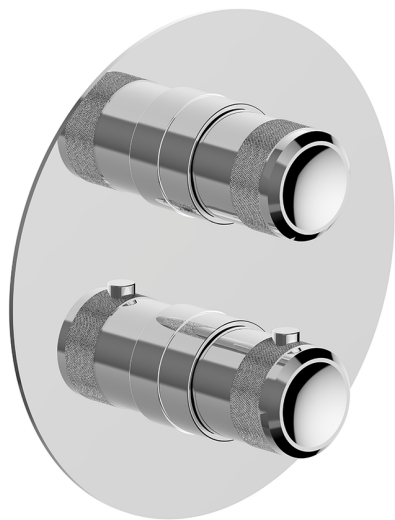

## Exposed part for Thermostatic One Box Valve ONE BOX\_CR0BT030

MODEL **CR0BT030**

Exposed part for Thermostatic One Box Valve, with 1-2-3 outlet devia stop, Minimum depth of installation: 67 mm, without concealed part, for items ZB00B030-ZB00B031

### CHARACTERISTICS

Cartridge Spare Parts **24.04A.PP**  
**8x20 Plus P Thermostatic Valve**  
 Installation **Concealed**  
 Required concealed parts **ZB00B031**  
**ZB00B030**

### DeviaStop

The Huber Devia Stop technology allows to adjust the water flow and to direct it to the selected output point (overhead soaker, hand shower, etc).