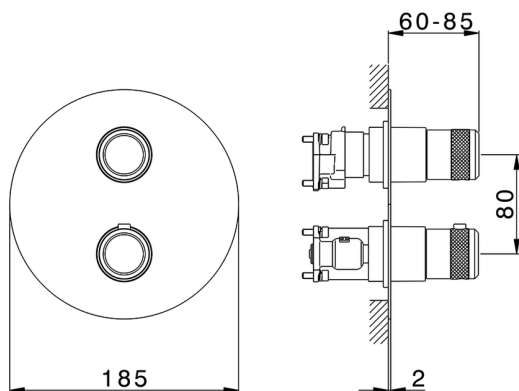

Exposed part for Thermostatic One Box Valve ONE BOX_CR0BT030

MODEL **CR0BT030**

Exposed part for Thermostatic One Box Valve, with 1-2-3 outlet devia stop, Minimum depth of installation: 67 mm, without concealed part, for items ZB00B030-ZB00B031

AVAILABLE FINISHINGS

-  **21** 21 Chrome
-  **2F** 2F Brushed Nickel
-  **2Q** 2Q Black Titanium

CHARACTERISTICS

Cartridge Spare Parts **24.04A.PP**

8x20 Plus P Thermostatic Valve

Installation **Concealed**

Required concealed parts **ZB00B031**

ZB00B030

DeviaStop

The Huber Devia Stop technology allows to adjust the water flow and to direct it to the selected output point (overhead soaker, hand shower, etc).