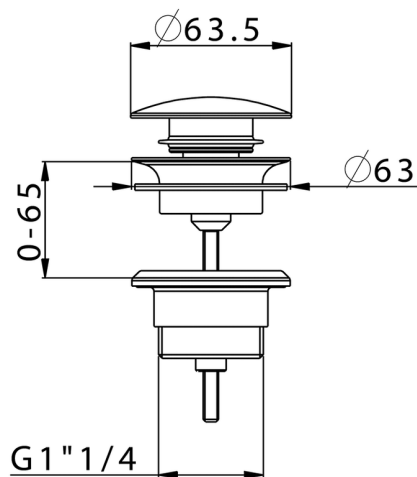

1"1/4 click clack drain for basin mixer COMPONENTS_ZB001780

MODEL **ZB001780**

1"1/4 click clack drain for basin mixer, for overflow bath drain system

AVAILABLE FINISHINGS

-  **21** 21 Chrome
-  **2P** 2P Rose Gold
-  **2Q** 2Q Black Titanium
-  **40** 40 Matt Black
-  **4Q** 4Q Matt White