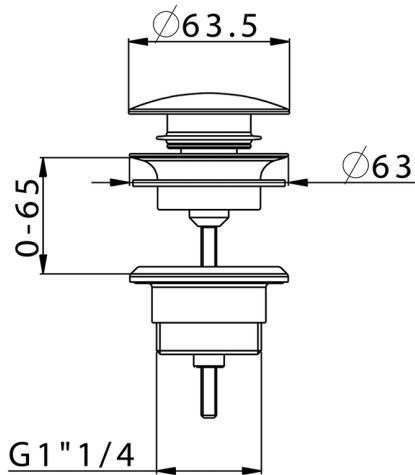

1"1/4 click clack drain for basin mixer COMPONENTS_ZB001780

MODEL **ZB001780**

1"1/4 click clack drain for basin mixer, for overflow bath drain system

AVAILABLE FINISHINGS

-  **21** 21 Chrome
-  **2P** 2P Rose Gold
-  **2Q** 2Q Black Titanium
-  **40** 40 Matt Black
-  **4Q** 4Q Matt White