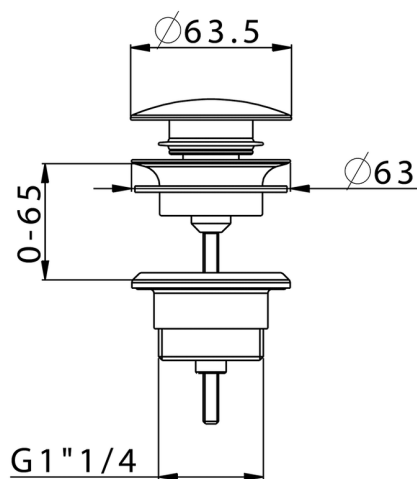

1"1/4 click clack drain for basin mixer COMPONENTS_ZB001780

MODEL **ZB001780**

1"1/4 click clack drain for basin mixer, for overflow bath drain system

AVAILABLE FINISHINGS

- **21** 21 Chrome
- **2P** 2P Rose Gold
- **2Q** 2Q Black Titanium
- **40** 40 Matt Black
- **4Q** 4Q Matt White

CHARACTERISTICS

2026-06-26