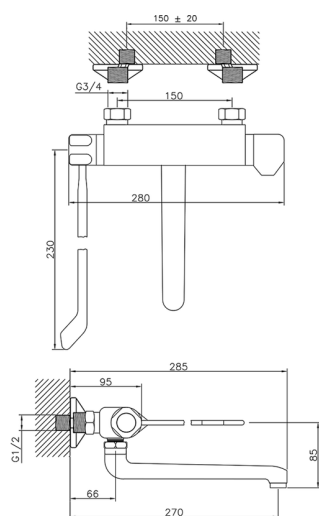

Thermostatic

The Huber thermostatic is your personal water manager, helping you to handle, control and save water and energy.

2024-11-23