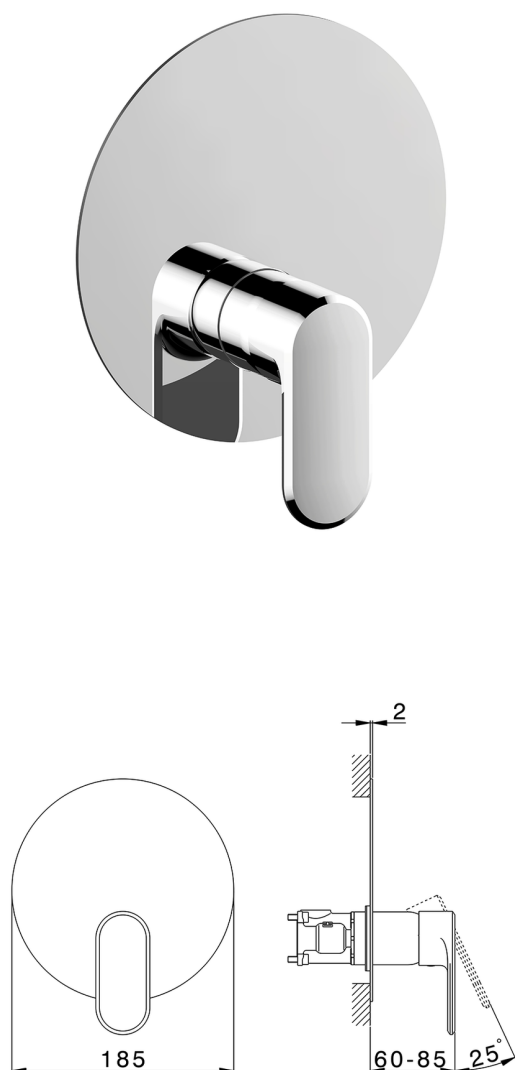

## Exposed part for Single Lever One Box Valve LEVITY\_LY0BM010

MODEL **LY0BM010**

Exposed part for Single Lever One Box Valve, 1 Outlet, Minimum depth of installation: 67 mm, without concealed part, for items ZB00B030-ZB00B031

### CHARACTERISTICS

Cartridge Spare Parts **ZZ97179000**  
**35 mm Cartridge**  
 Installation **Concealed**  
 Required concealed parts **ZB00B031**  
**ZB00B030**

## Exposed part for Single Lever One Box Valve LEVITY\_LY0BM010

LY0BM010

<https://en.huberitalia.com/exposed-part-for-single-lever-one-box-valve-levity-ly0bm010>