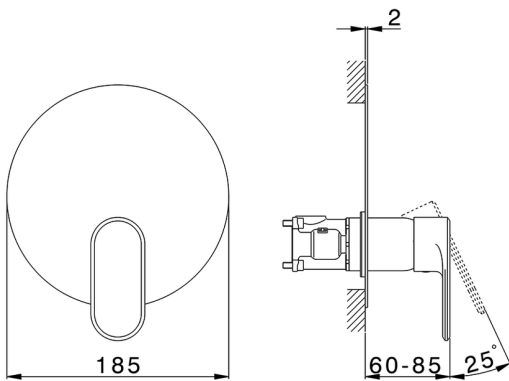

## Exposed part for Single Lever One Box Valve LEVITY\_LY0BM010

MODEL **LY0BM010**

Exposed part for Single Lever One Box Valve, 1 Outlet, Minimum depth of installation: 67 mm, without concealed part, for items ZB00B030-ZB00B031

### CHARACTERISTICS

Cartridge Spare Parts **ZZ97179000**  
**35 mm Cartridge**  
 Installation **Concealed**  
 Required concealed parts **ZB00B031**  
**ZB00B030**