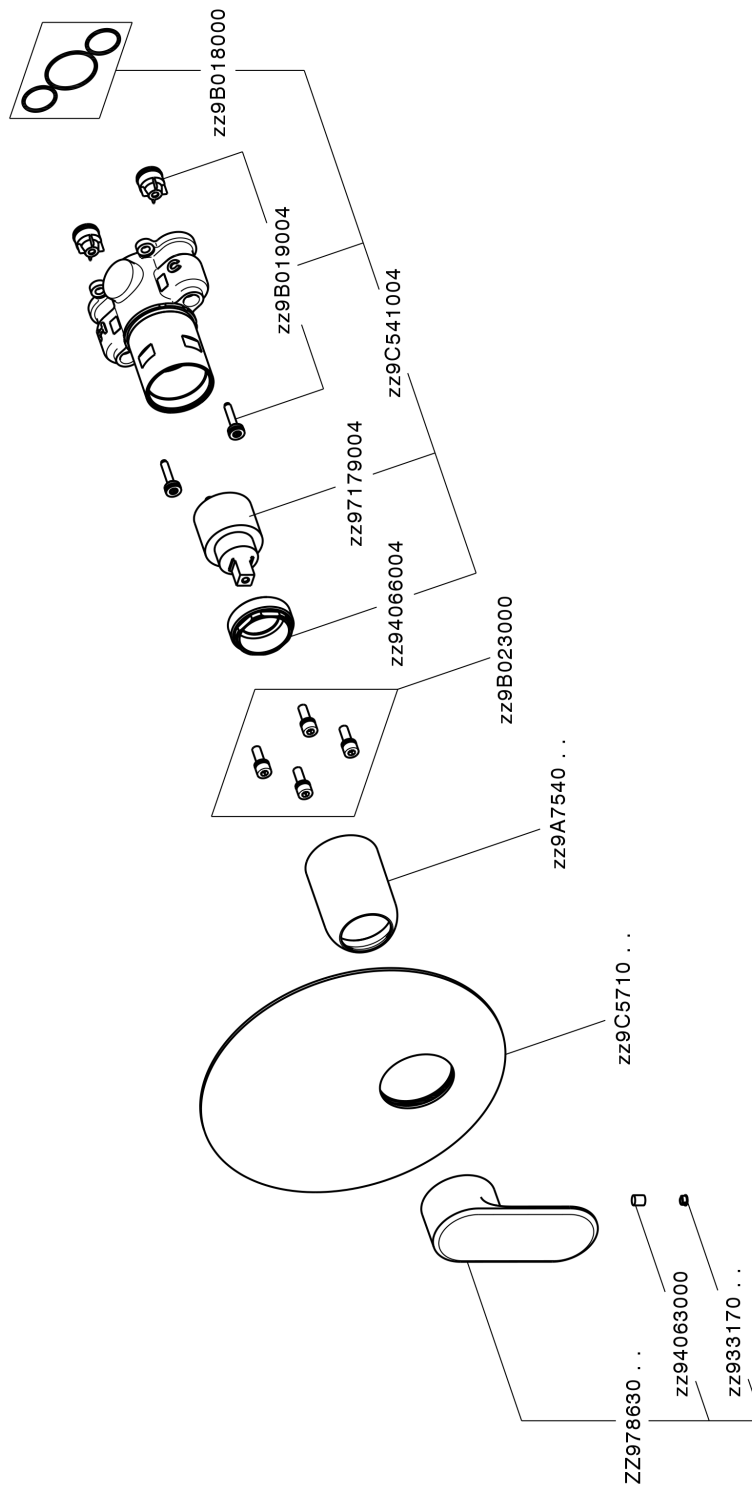

## Exposed part for Single Lever One Box Valve LEVITY\_LY0BM010

MODEL **LY0BM010**

Exposed part for Single Lever One Box Valve, 1 Outlet, Minimum depth of installation: 67 mm, without concealed part, for items ZB00B030-ZB00B031

### CHARACTERISTICS

Cartridge Spare Parts **ZZ97179000**  
**35 mm Cartridge**  
 Installation **Concealed**  
 Required concealed parts **ZB00B031**  
**ZB00B030**

## Exposed part for Single Lever One Box Valve LEVITY\_LY0BM010

LY0BM010

<https://en.huberitalia.com/exposed-part-for-single-lever-one-box-valve-levity-ly0bm010>