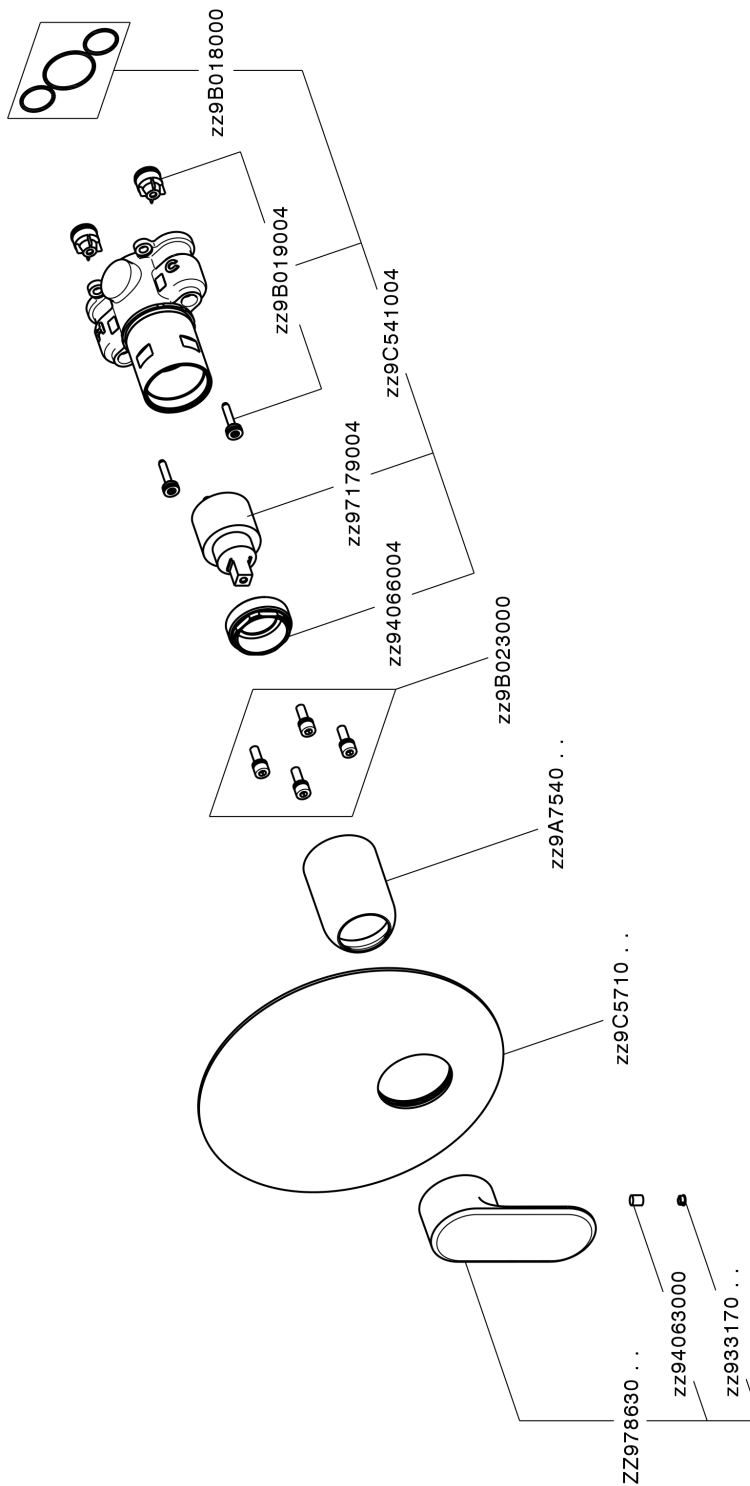

## Exposed part for Single Lever One Box Valve LEVITY\_LY0BM010

MODEL **LY0BM010**

Exposed part for Single Lever One Box Valve, 1 Outlet, Minimum depth of installation: 67 mm, without concealed part, for items ZB00B030-ZB00B031

### CHARACTERISTICS

Cartridge Spare Parts **ZZ97179000**  
**35 mm Cartridge**  
 Installation **Concealed**  
 Required concealed parts **ZB00B031**  
**ZB00B030**

Exposed part for Single Lever One Box Valve LEVITY\_LY0BM010

LY0BM010

<https://en.huberitalia.com/exposed-part-for-single-lever-one-box-valve-levity-ly0bm010>