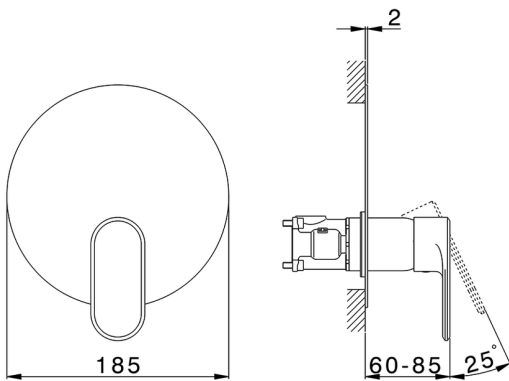

Exposed part for Single Lever One Box Valve LEVITY_LY0BM010

MODEL **LY0BM010**

Exposed part for Single Lever One Box Valve, 1 Outlet, Minimum depth of installation: 67 mm, without concealed part, for items ZB00B030-ZB00B031

AVAILABLE FINISHINGS

-  **21** 21 Chrome
-  **2B** 2B Polished Nickel
-  **2F** 2F Brushed Nickel
-  **40** 40 Matt Black
-  **4Q** 4Q Matt White

CHARACTERISTICS

Cartridge Spare Parts **ZZ97179000**
35 mm Cartridge
 Installation **Concealed**
 Required concealed parts **ZB00B031**
ZB00B030

Exposed part for Single Lever One Box Valve LEVITY_LY0BM010

LY0BM010

<https://en.huberitalia.com/exposed-part-for-single-lever-one-box-valve-levity-ly0bm010>

One Box Universal Concealed Part ONE BOX_ZB00B031