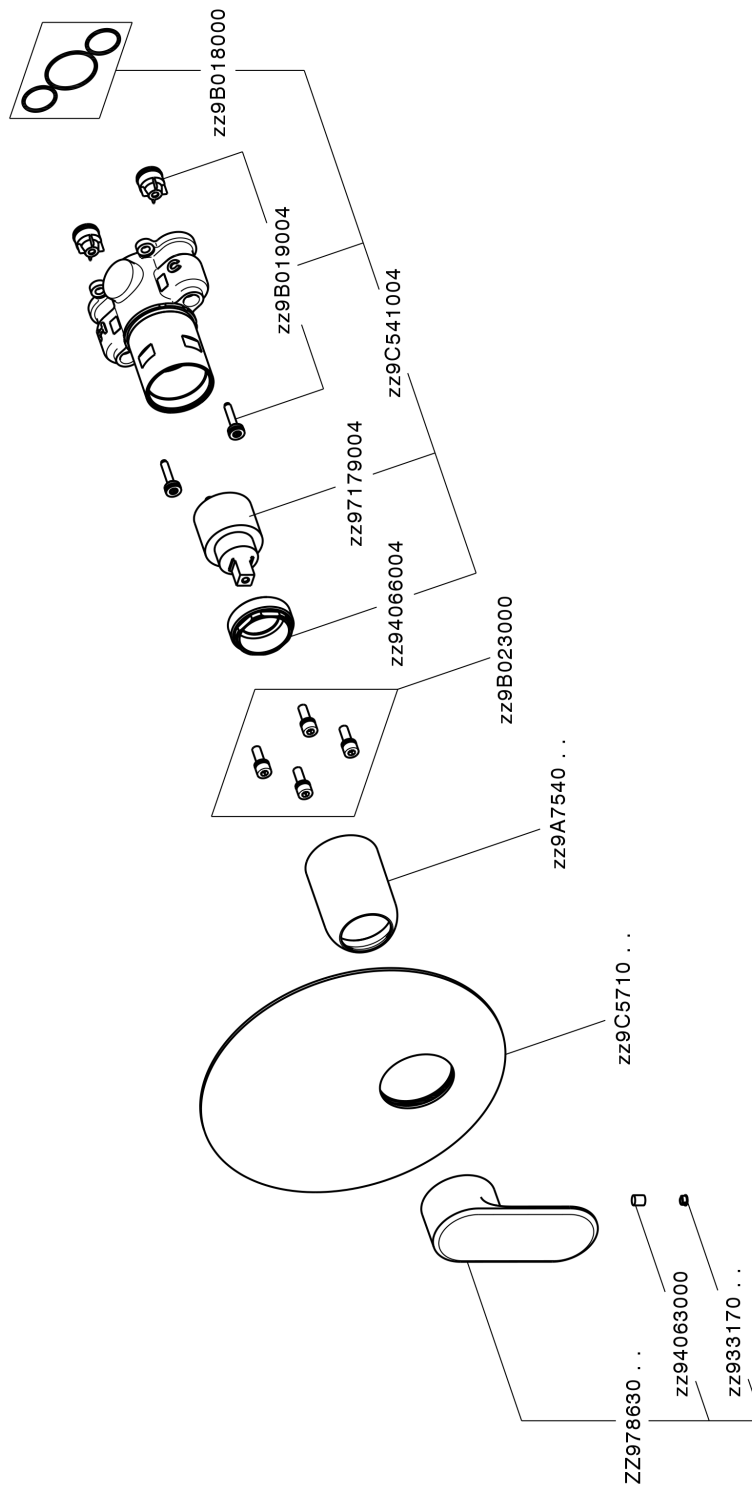

Exposed part for Single Lever One Box Valve LEVITY_LY0BM010

MODEL **LY0BM010**

Exposed part for Single Lever One Box Valve, 1 Outlet, Minimum depth of installation: 67 mm, without concealed part, for items ZB00B030-ZB00B031

AVAILABLE FINISHINGS

-  **21** 21 Chrome
-  **2B** 2B Polished Nickel
-  **2F** 2F Brushed Nickel
-  **40** 40 Matt Black
-  **4Q** 4Q Matt White

CHARACTERISTICS

Cartridge Spare Parts **ZZ97179000**
35 mm Cartridge
 Installation **Concealed**
 Required concealed parts **ZB00B031**
ZB00B030

Exposed part for Single Lever One Box Valve LEVITY_LY0BM010

LY0BM010

<https://en.huberitalia.com/exposed-part-for-single-lever-one-box-valve-levity-ly0bm010>

One Box Universal Concealed Part ONE BOX_ZB00B031

MODEL **ZB00B031**

One Box Universal Concealed Part, for 1 or 2 or 3 outlet thermostatic or single lever, without trim kit, with noise reducers, with sealing gasket

AVAILABLE FINISHINGS

04 04 Without finishing