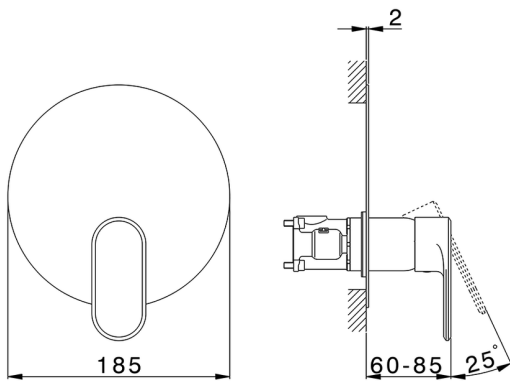

## Exposed part for Single Lever One Box Valve LEVITY\_LY0BM010

MODEL **LY0BM010**

Exposed part for Single Lever One Box Valve, 1 Outlet, Minimum depth of installation: 67 mm, without concealed part, for items ZB00B030-ZB00B031

### CHARACTERISTICS

Cartridge Spare Parts **ZZ97179000**  
**35 mm Cartridge**  
 Installation **Concealed**  
 Required concealed parts **ZB00B031**  
**ZB00B030**

Exposed part for Single Lever One Box Valve LEVITY\_LY0BM010