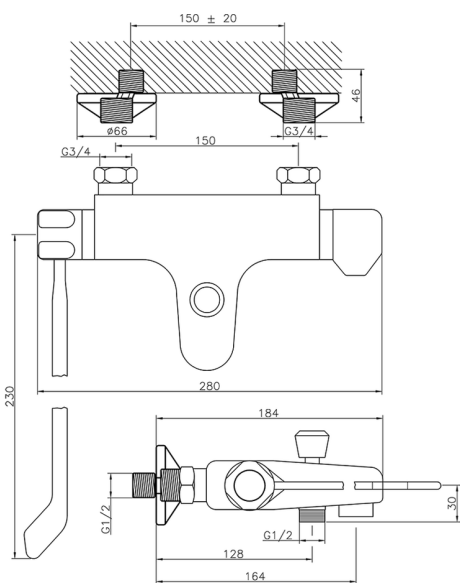

Thermostatic bath mixer COMMUNITY_CLT25020

MODEL **CLT25020**

Thermostatic bath mixer, without shower set, 1/2" M flexible connection, with long lever

AVAILABLE FINISHINGS

CHARACTERISTICS

Cartridge Spare Parts **24.04A.PP**

8x20 Plus P Thermostatic Valve

Thermostatic

The Huber thermostatic is your personal water manager, helping you to handle, control and save water and energy.

2024-12-18