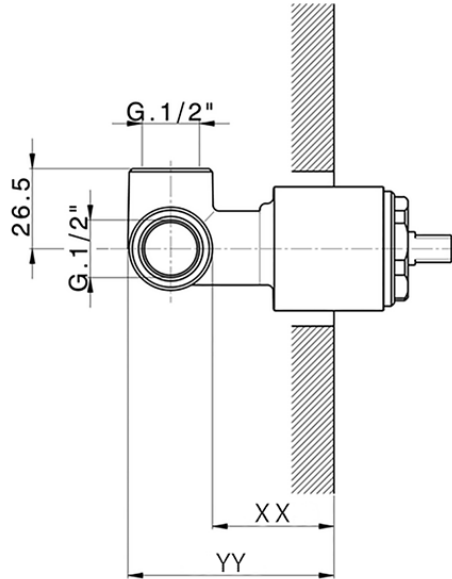

Concealed single lever shower valve CONCEALED_ZB005300

Piastra/Plate/Plaque/Platte/Placa

2-3mm: XX 27-47 YY 54-74

10mm: XX 16-40 YY 43-68

ZB005300

<https://en.huberitalia.com/concealed-single-lever-shower-valve-concealed-zb005300>