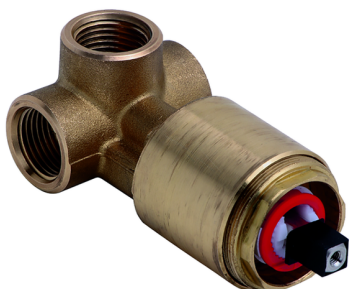

Concealed single lever shower valve CONCEALED_ZB005300

MODEL **ZB005300**

Concealed single lever shower valve, 1/2" Concealed shower mixer, without trim kit

AVAILABLE FINISHINGS

04 04 Without finishing

CHARACTERISTICS

Installation	Concealed
Cartridge Spare Parts	ZZ94035000
35 mm Cartridge	
Concealed	1

Piastra/Plate/Plaque/Platte/Placa
 2-3mm: XX 27-47 YY 54-74
 10mm: XX 16-40 YY 43-68

2024-12-19