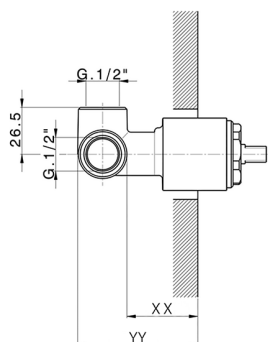

Concealed single lever shower valve CONCEALED_ZB005300

MODEL **ZB005300**

Concealed single lever shower valve, 1/2" Concealed shower mixer, without trim kit

AVAILABLE FINISHINGS

04 04 Without finishing

CHARACTERISTICS

Installation	Concealed
Cartridge Spare Parts	ZZ94035000
35 mm Cartridge	
Concealed	1

Piastra/Plate/Plaque/Platte/Placa
 2-3mm: XX 27-47 YY 54-74
 10mm: XX 16-40 YY 43-68

2024-12-19