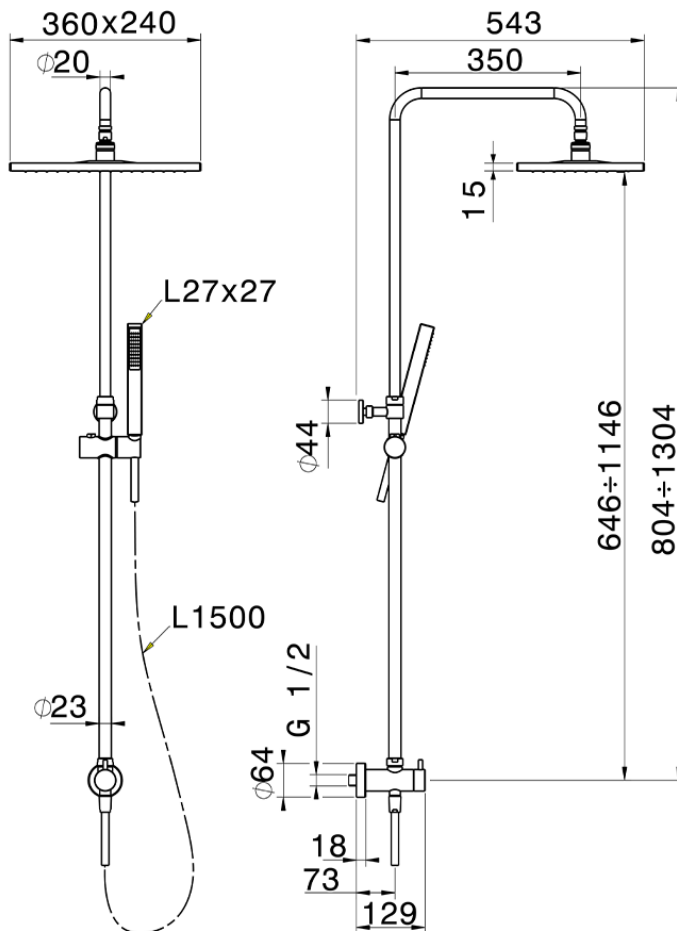

CombiShower with Diverter COLUMNS_SSV82010

SSV82010

<https://en.huberitalia.com/combishower-with-diverter-columns-ssv82010>

2024-12-22