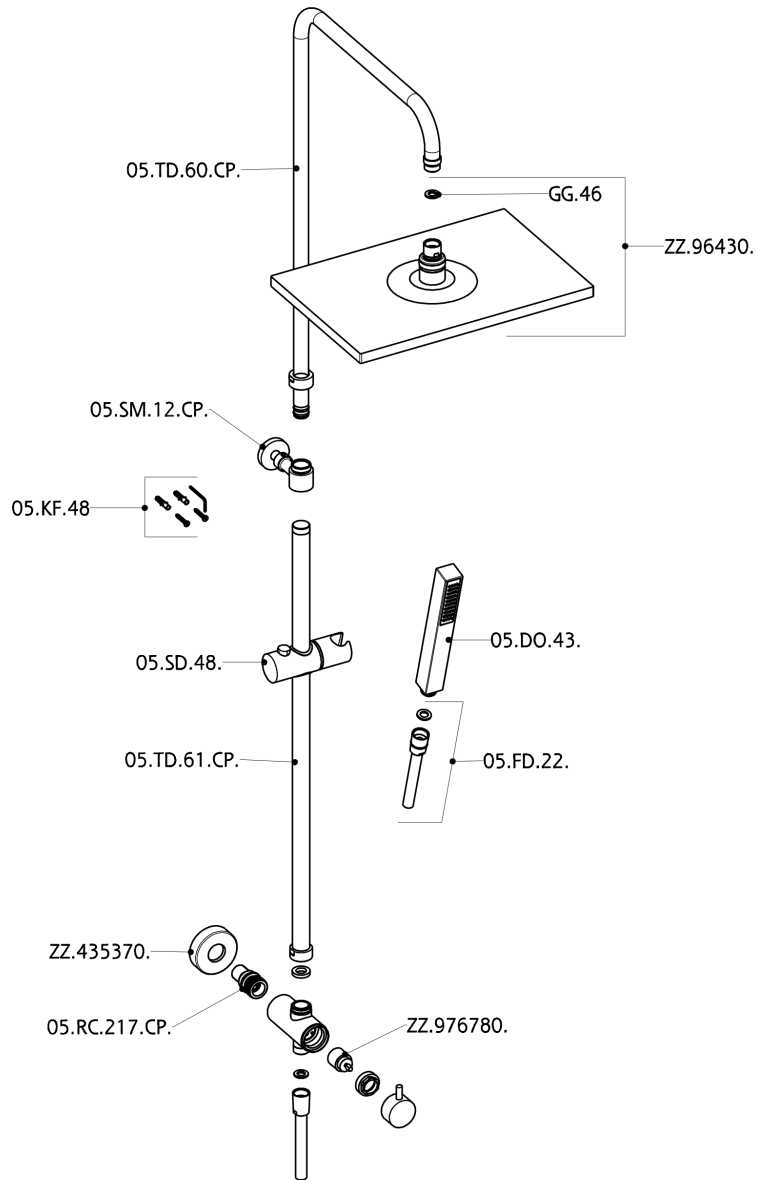

## CombiShower with Diverter COLUMNS\_SSV82010

SSV82010

<https://en.huberitalia.com/combishower-with-diverter-columns-ssv82010>

2024-12-22