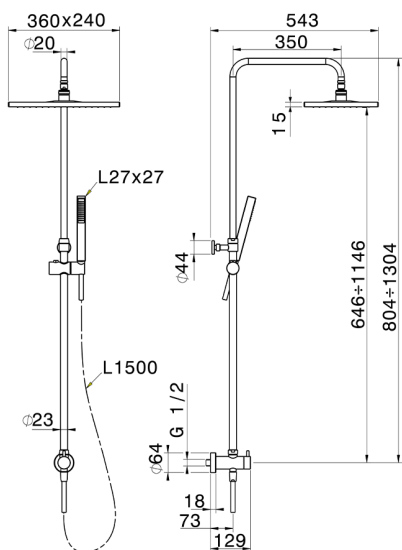

## CombiShower with Diverter COLUMNS\_SSV82010

MODEL **SSV82010**

CombiShower with Diverter, 2-outlet diverter with concealed wall elbow, adjustable riser column, sliding handshower holder, ABS 27x27mm one spray minimalist square handshower, 240x360 15 mm thick rectangular showerhead, 150 cm smooth SILVERFLEX Flexible Hose

## CombiShower with Diverter COLUMNS\_SSV82010

SSV82010

<https://en.huberitalia.com/combishower-with-diverter-columns-ssv82010>

2024-12-22