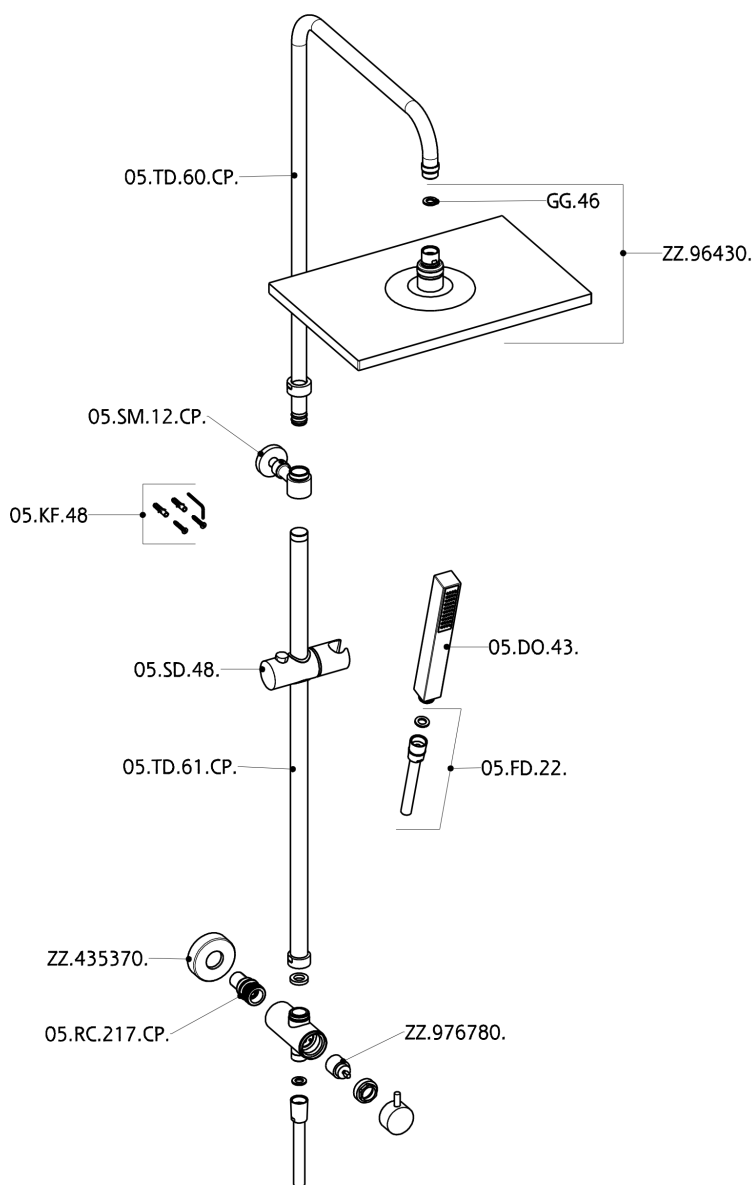

## CombiShower with Diverter COLUMNS\_SSV82010

MODEL **SSV82010**

CombiShower with Diverter, 2-outlet diverter with concealed wall elbow, adjustable riser column, sliding handshower holder, ABS 27x27mm one spray minimalist square handshower, 240x360 15 mm thick rectangular showerhead, 150 cm smooth SILVERFLEX Flexible Hose

## CombiShower with Diverter COLUMNS\_SSV82010

SSV82010

<https://en.huberitalia.com/combishower-with-diverter-columns-ssv82010>

2024-12-22