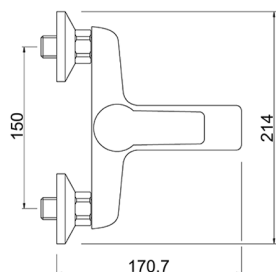

## Single lever bath mixer, with shower set

MODEL **ZR000124**

Single lever bath mixer, with shower set, wall mounted adjustable handshower bracket, Teti ABS 3 sprays handshower, 150 cm Brass Flexible Hose

AVAILABLE FINISHINGS

CHARACTERISTICS

Cartridge Spare Parts **ZZ96779000**

**35 mm Cartridge**

2024-11-21