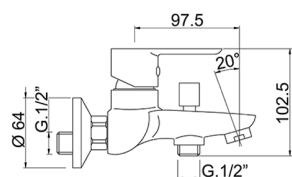

## Single lever bath mixer, with shower set

MODEL **ZR000124**

Single lever bath mixer, with shower set, wall mounted adjustable handshower bracket, Teti ABS 3 sprays handshower, 150 cm Brass Flexible Hose

AVAILABLE FINISHINGS

CHARACTERISTICS

Cartridge Spare Parts **ZZ96779000**

**35 mm Cartridge**

2024-11-21