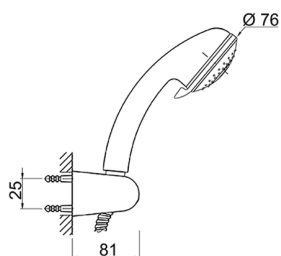

## Single lever bath mixer, with shower set

MODEL **ZR000124**

Single lever bath mixer, with shower set, wall mounted adjustable handshower bracket, Teti ABS 3 sprays handshower, 150 cm Brass Flexible Hose

AVAILABLE FINISHINGS

CHARACTERISTICS

Cartridge Spare Parts **ZZ96779000**

**35 mm Cartridge**

2024-11-21