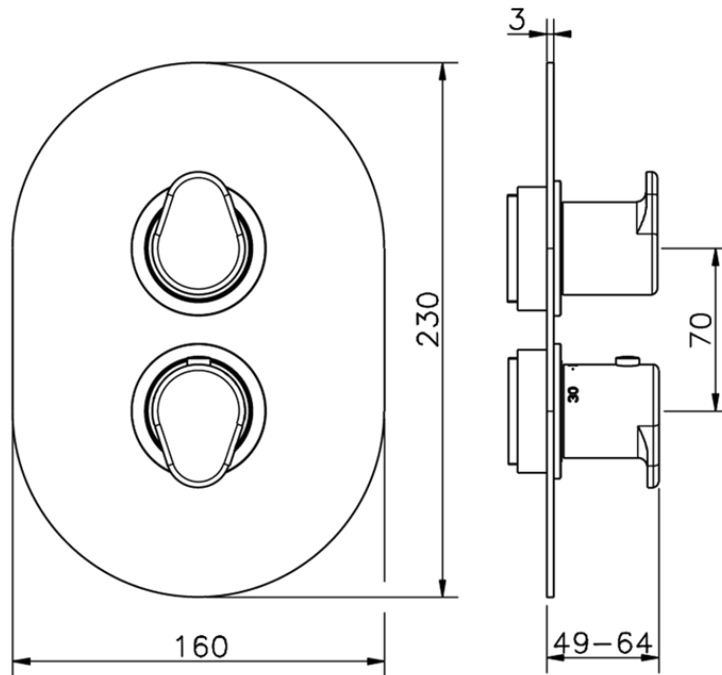

Exposed part for con.thermo.shower valve, 2-outlet THERMO_LY018100

LY018100

<https://en.huberitalia.com/exposed-part-for-con-thermo-shower-valve-2-outlet-thermo-ly018100>

Piastra/Plate/Plaque/Platte/Placa

2-3mm: XX 25-40 YY 76-91

10 mm: XX 16-31 YY 65-80

ZB018101

<https://en.huberitalia.com/2-outlet-concealed-thermostatic-shower-valve-concealed-zb018101>

2025-01-05