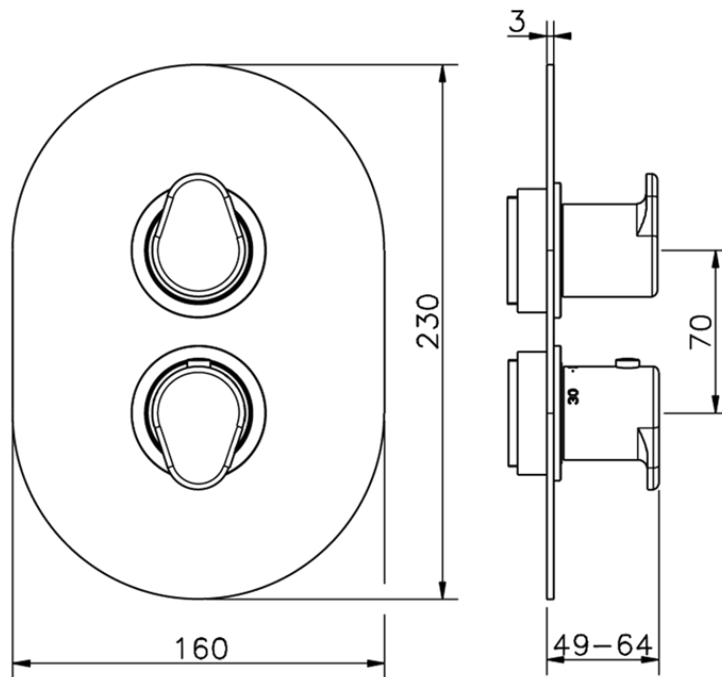

## Exposed part for con.thermo.shower valve, 2-outlet THERMO\_LY018100

LY018100

<https://en.huberitalia.com/exposed-part-for-con-thermo-shower-valve-2-outlet-thermo-ly018100>

## Piastra/Plate/Plaque/Platte/Placa

2-3mm: XX 25-40 YY 76-91

10 mm: XX 16-31 YY 65-80

ZB018101

<https://en.huberitalia.com/2-outlet-concealed-thermostatic-shower-valve-concealed-zb018101>

2025-01-05