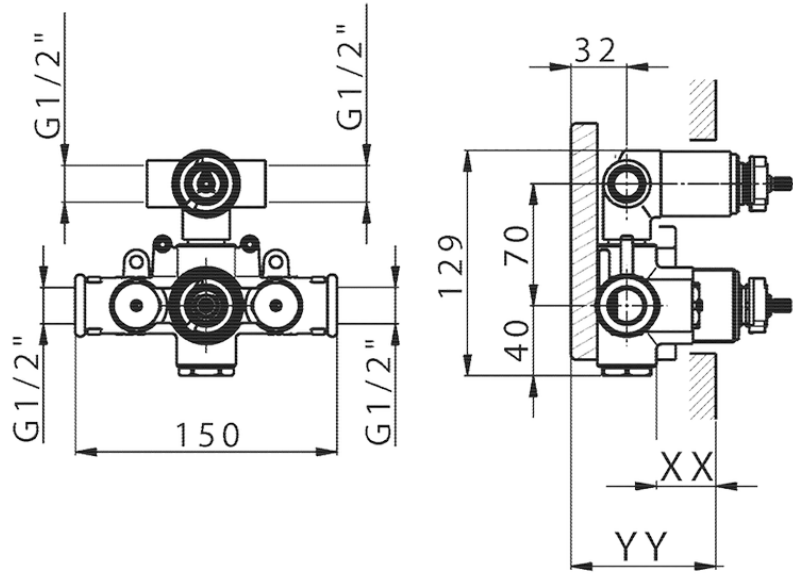

Exposed part for con.thermo.shower valve, 2-outlet THERMO_LY018100

LY018100

<https://en.huberitalia.com/exposed-part-for-con-thermo-shower-valve-2-outlet-thermo-ly018100>

Piastra/Plate/Plaque/Platte/Placa

2-3mm: XX 25-40 YY 76-91

10 mm: XX 16-31 YY 65-80

ZB018101

<https://en.huberitalia.com/2-outlet-concealed-thermostatic-shower-valve-concealed-zb018101>

2025-01-05