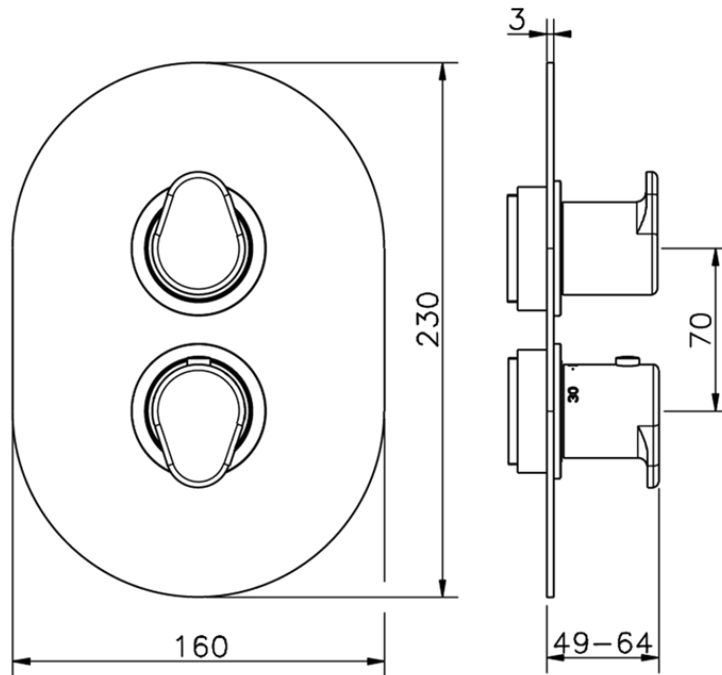

Exposed part for con.thermo.shower valve, 2-outlet THERMO_LY018100

LY018100

<https://en.huberitalia.com/exposed-part-for-con-thermo-shower-valve-2-outlet-thermo-ly018100>

Piastra/Plate/Plaque/Platte/Placa

2-3mm: XX 25-40 YY 76-91

10 mm: XX 16-31 YY 65-80

ZB018101

<https://en.huberitalia.com/2-outlet-concealed-thermostatic-shower-valve-concealed-zb018101>

2025-01-02