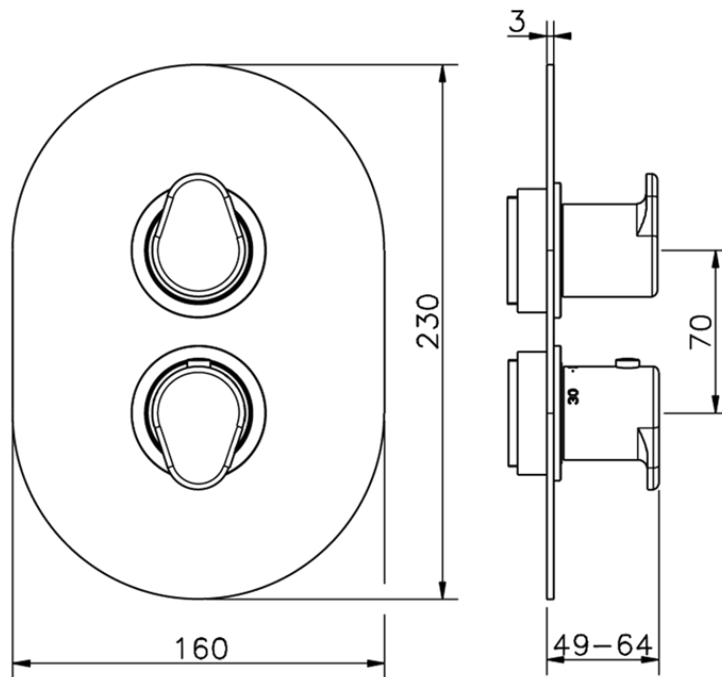

Exposed part for con.thermo.shower valve, 2-outlet THERMO_LY018100

LY018100

<https://en.huberitalia.com/exposed-part-for-con-thermo-shower-valve-2-outlet-thermo-ly018100>

Piastra/Plate/Plaque/Platte/Placa

2-3mm: XX 25-40 YY 76-91

10 mm: XX 16-31 YY 65-80

ZB018101

<https://en.huberitalia.com/2-outlet-concealed-thermostatic-shower-valve-concealed-zb018101>

2025-01-05