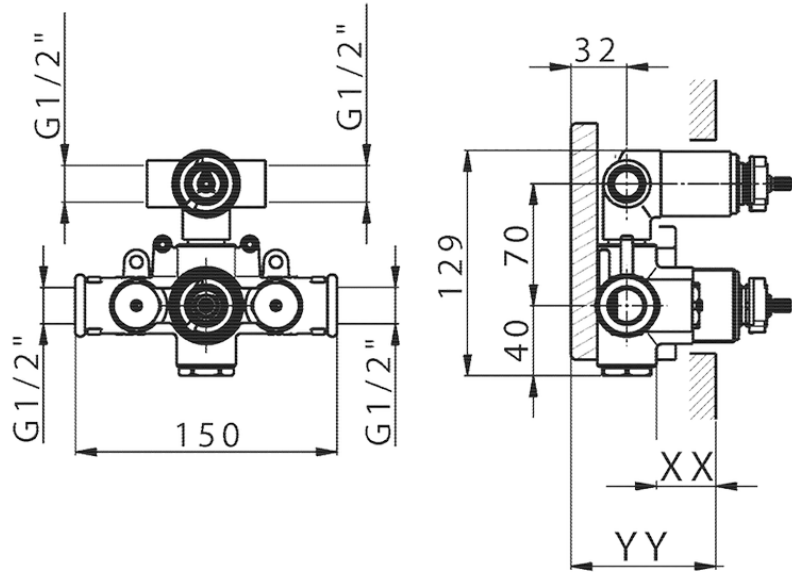

Exposed part for con.thermo.shower valve, 2-outlet THERMO_LY018100

LY018100

<https://en.huberitalia.com/exposed-part-for-con-thermo-shower-valve-2-outlet-thermo-ly018100>

Piastra/Plate/Plaque/Platte/Placa

2-3mm: XX 25-40 YY 76-91

10 mm: XX 16-31 YY 65-80

ZB018101

<https://en.huberitalia.com/2-outlet-concealed-thermostatic-shower-valve-concealed-zb018101>

2025-01-05