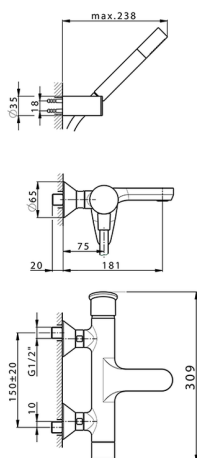

## Single lever bath mixer, with shower set HARLOCK\_HC000123

MODEL **HC000123**

Single lever bath mixer, with shower set, wall mounted adjustable handshower bracket, Brass D.24mm minimalistic one spray handshower, 150 cm SUPREME smooth flexible hose

### CHARACTERISTICS

Cartridge Spare Parts **ZZ95409000**

**35 mm Cartridge**